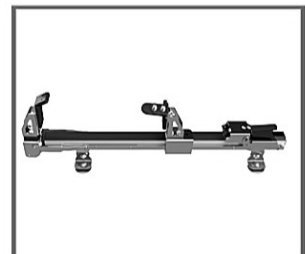

SIDE RACK FOR STEPLADDER OR LADDER

- **Material: anodized aluminum**
- **For stepladder: 6' to 12' and ladder: 10' to 28'**