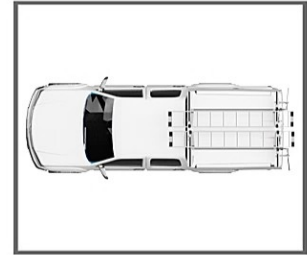

30-10701 & 30-10707

DROP DOWN LADDER RACK M-140

- **Material: anodized aluminum**
- **Drop down ladder rack for M-140**
- **For ladder: 10' to 28'**