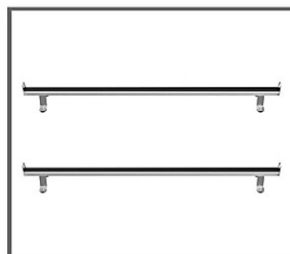

**LADDER
AND MORE**

RACK

**1-855-835-2422
www.6sserden.com**

30-10070-A

H-BAR ROOF RACK 55" ANODIZED

- Material: anodized aluminum
- 2 H-bars roof rack 55"
- For ladder, stepladder, kayak, ect...

30-10070-B

H-BAR ROOF RACK 55" WHITE

- Material: anodized aluminum paint white
- 2 H-bars roof rack 55"
- For ladder, stepladder, kayak, ect...

30-10078

H-BAR ROOF RACK 72" ANODIZED

- Material: anodized aluminum
- 2 H-bars roof rack 72"
- For ladder, stepladder, kayak, ect...

30-10078-AV

H-BAR ROOF RACK 72" ANODIZED

- Material: anodised aluminum
- 3 H-bars roof rack 72"
- For ladder, stepladder, kayak, ect...

30-10120

H-BAR ROOF RACK 70" DOUBLE EXTRUSION

- Material: anodized aluminum
- 2 H-bars roof rack 70" double extrusion
- For ladder, stepladder, kayak, ect...

- **Material: Stainless steel**
- **4'' high adjustable legs. With 10 degrees angle.**
- **They are practical, functional and adjustable.**

30-12240

**SET OF 4 ADJUSTABLE LEGS 6'' HIGH
WITH AN ANGLE OF 10 DEGREES**