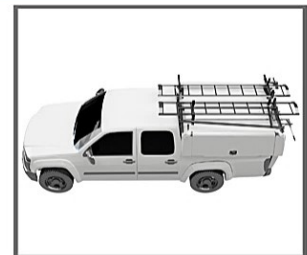

30-10701 & 30-10727

**DROP DOWN LADDER RACK PASSENGER SIDE M-140
DROP DOWN STEPLADDER RACK DRIVER SIDE M-140**

- **Material: anodized aluminum**
- **Drop down ladder rack and drop down stepladder rack**
- **For ladder: 10' to 28' and stepladder: 6' to 12'**