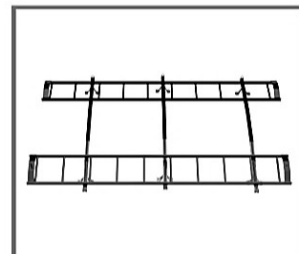

30-10120-AV

H-BAR ROOF RACK 70" DOUBLE EXTRUSION

- Material: anodized aluminum
- 3 H-bars roof rack 70" double extrusion
- For ladder, stepladder, kayak, ect...

30-10071

ROOF RACK 72'' WITH CURVES

- **Material: anodised aluminum**
- **2 roof rack 72'' with curve**
- **For ladder, stepladder, kayak, ect...**

30-10071-AV

ROOF RACK 72'' WITH CURVE

- **Material: anodised aluminum**
- **3 roof rack 72'' with curve**
- **For ladder, stepladder, kayak, ect...**

30-10208

SIMPLE FIXATION for roof rack

- **Material: Stainless steel**
- **A good solution to add many loading possibilities for your roof racks.**