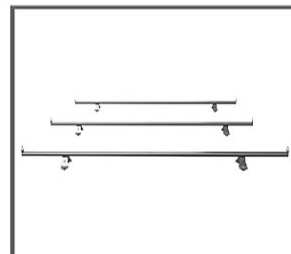

H-BAR ROOF RACK 55" WHITE

- Material: anodized aluminum paint white
- 2 H-bars roof rack 55"
- For ladder, stepladder, kayak, ect...

30-10078

H-BAR ROOF RACK 72" ANODIZED

- Material: anodized aluminum
- 2 H-bars roof rack 72"
- For ladder, stepladder, kayak, ect...

30-10078-AV

H-BAR ROOF RACK 72" ANODIZED

- Material: anodised aluminum
- 3 H-bars roof rack 72"
- For ladder, stepladder, kayak, ect...

30-10120

H-BAR ROOF RACK 70" DOUBLE EXTRUSION

- Material: anodized aluminum
- 2 H-bars roof rack 70" double extrusion
- For ladder, stepladder, kayak, ect...

30-10120-AV

H-BAR ROOF RACK 70" DOUBLE EXTRUSION

- Material: anodized aluminum
- 3 H-bars roof rack 70" double extrusion
- For ladder, stepladder, kayak, ect...

30-10071

ROOF RACK 72'' WITH CURVES

- **Material: anodised aluminum**
- **2 roof rack 72'' with curve**
- **For ladder, stepladder, kayak, ect...**

- **Material: Stainless steel**
- **4'' high adjustable legs. With 10 degrees angle.**
- **They are practical, functional and adjustable.**

30-12240

**SET OF 4 ADJUSTABLE LEGS 6'' HIGH
WITH AN ANGLE OF 10 DEGREES**