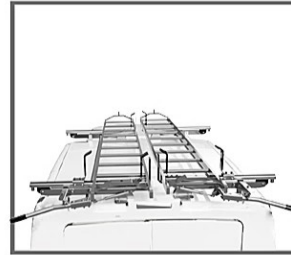

30-10708 & 30-10702

DROP DOWN LADDER RACK M-170

- **Material: anodized aluminum**
- **Drop down ladder rack for M-170**
- **For ladder: 10' to 28'**

30-10728 & 30-10722