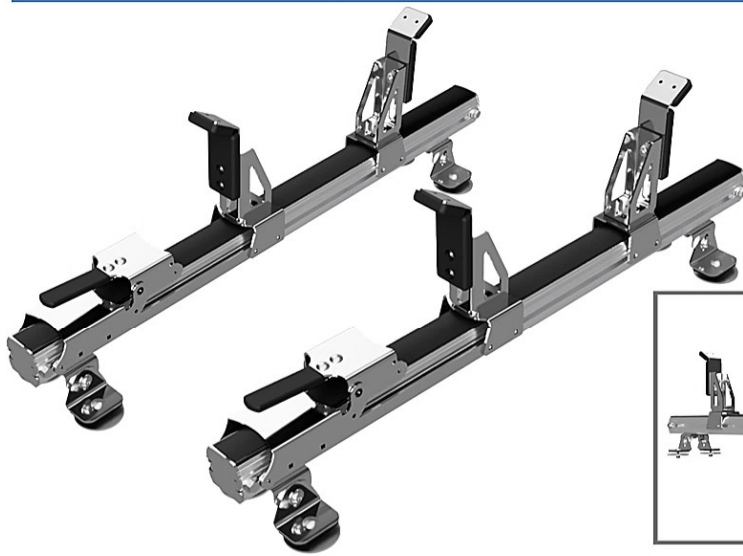

30-11020

SIDE RACK ASSEMBLY FOR STEPLADDER OR LADDER

- **Material: anodized aluminum**
- **For stepladder: 6' to 12' and ladder: 10' to 28'**

30-11050