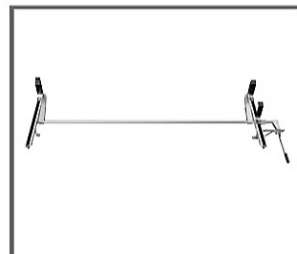

DROP DOWN LADDER RACK DRIVER SIDE M-140

- Material: anodized aluminum
- Drop down ladder rack, driver side, M-140
- For ladder: 10' to 28'