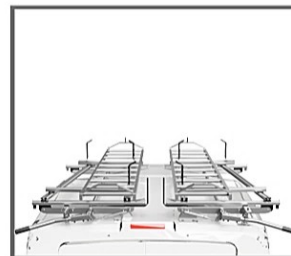

30-10721 & 30-10727

DROP DOWN STEPLADDER RACK M-140

- **Material: anodized aluminum**
- **Drop down stepladder for M-140**
- **For stepladder: 6' to 12'**