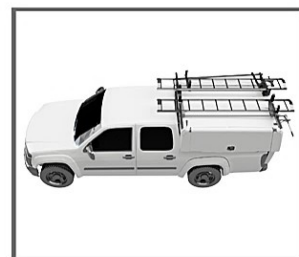

30-10702 & 30-10728

**DROP DOWN LADDER RACK DRIVER SIDE M-170
DROP DOWN STEPLADDER RACK PASSENGER SIDE M-170**

- **Material: anodized aluminum**
- **Drop down ladder rack and drop down stepladder rack**
- **For ladder: 10' to 28' and stepladder: 6' to 12'**