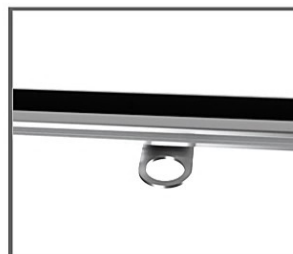

30-10078-AV

H-BAR ROOF RACK 72" ANODIZED

- Material: anodised aluminum
- 3 H-bars roof rack 72"
- For ladder, stepladder, kayak, ect...

30-10120

H-BAR ROOF RACK 70" DOUBLE EXTRUSION

- Material: anodized aluminum
- 2 H-bars roof rack 70" double extrusion
- For ladder, stepladder, kayak, ect...

30-10120-AV

H-BAR ROOF RACK 70" DOUBLE EXTRUSION

- Material: anodized aluminum
- 3 H-bars roof rack 70" double extrusion
- For ladder, stepladder, kayak, ect...

30-10071

ROOF RACK 72'' WITH CURVES

- **Material: anodised aluminum**
- **2 roof rack 72'' with curve**
- **For ladder, stepladder, kayak, ect...**

30-10071-AV

ROOF RACK 72'' WITH CURVE

- **Material: anodised aluminum**
- **3 roof rack 72'' with curve**
- **For ladder, stepladder, kayak, ect...**

30-10208

SIMPLE FIXATION for roof rack

- **Material: Stainless steel**
- **A good solution to add many loading possibilities for your roof racks.**

- **Material: Stainless steel**
- **4'' high adjustable legs. With 10 degrees angle.**
- **They are practical, functional and adjustable.**

30-12240

**SET OF 4 ADJUSTABLE LEGS 6'' HIGH
WITH AN ANGLE OF 10 DEGREES**