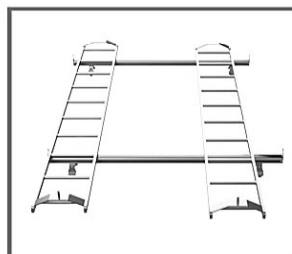

H-BAR ROOF RACK 55" WHITE

- Material: anodized aluminum paint white
- 2 H-bars roof rack 55"
- For ladder, stepladder, kayak, ect...

30-10078

H-BAR ROOF RACK 72" ANODIZED

- Material: anodized aluminum
- 2 H-bars roof rack 72"
- For ladder, stepladder, kayak, ect...

30-10078-AV

H-BAR ROOF RACK 72" ANODIZED

- Material: anodised aluminum
- 3 H-bars roof rack 72"
- For ladder, stepladder, kayak, ect...

30-10120

H-BAR ROOF RACK 70" DOUBLE EXTRUSION

- Material: anodized aluminum
- 2 H-bars roof rack 70" double extrusion
- For ladder, stepladder, kayak, ect...

30-10120-AV

H-BAR ROOF RACK 70" DOUBLE EXTRUSION

- Material: anodized aluminum
- 3 H-bars roof rack 70" double extrusion
- For ladder, stepladder, kayak, ect...

30-10071

ROOF RACK 72'' WITH CURVES

- **Material: anodised aluminum**
- **2 roof rack 72'' with curve**
- **For ladder, stepladder, kayak, ect...**