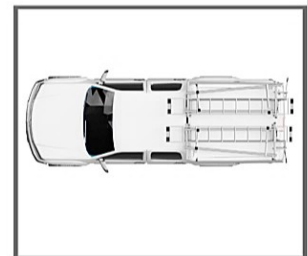

30-10721 & 30-10727

DROP DOWN STEPLADDER RACK M-140

- **Material: anodized aluminum**
- **Drop down stepladder for M-140**
- **For stepladder: 6' to 12'**