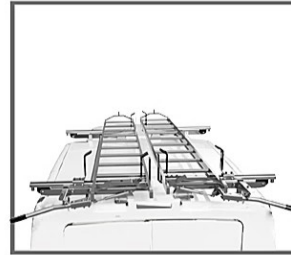

30-10701 & 30-10707

DROP DOWN LADDER RACK M-140

- **Material: anodized aluminum**
- **Drop down ladder rack for M-140**
- **For ladder: 10' to 28'**