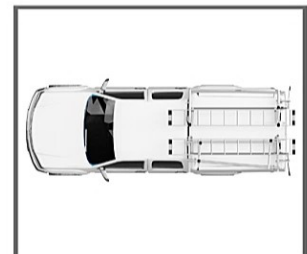

30-10701 & 30-10727

**DROP DOWN LADDER RACK PASSENGER SIDE M-140
DROP DOWN STEPLADDER RACK DRIVER SIDE M-140**

- **Material: anodized aluminum**
- **Drop down ladder rack and drop down stepladder rack**
- **For ladder: 10' to 28' and stepladder: 6' to 12'**