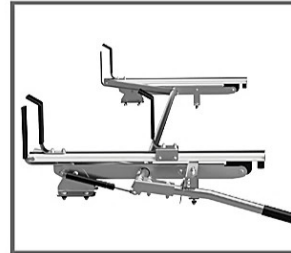

30-10209

DOUBLE FIXATION for roof rack

- **Material: Stainless steel**
- **The double fixation allows increased tightening with binders.**

30-12230

**SET OF 4 ADJUSTABLE LEGS 4'' HIGH
WITH AN ANGLE OF 10 DEGREES**

- **Material: Stainless steel**
- **4'' high adjustable legs. With 10 degrees angle.**
- **They are practical, functional and adjustable.**

30-12240

**SET OF 4 ADJUSTABLE LEGS 6'' HIGH
WITH AN ANGLE OF 10 DEGREES**

- **Material: Stainless steel**
- **6'' high adjustable legs. With 10 degrees angle.**
- **They are practical, functional and adjustable.**

30-12210**SET OF 4 ADJUSTABLE LEGS 4" HIGH**

- **Material: Stainless steel**
- **4" high adjustable legs.**
- **They are practical, functional and adjustable.**

30-12220**SET OF 4 ADJUSTABLE LEGS 6" HIGH**

- **Material: Stainless steel**
- **6" high adjustable legs.**
- **They are practical, functional and adjustable.**

30-10708

DROP DOWN LADDER RACK PASSENGER SIDE M-170