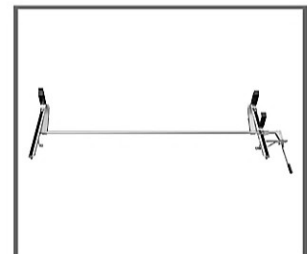

DROP DOWN LADDER RACK DRIVER SIDE M-170

- **Material: anodized aluminum**
- **Drop down ladder rack, driver side, M-170**
- **For ladder: 10' to 28'**