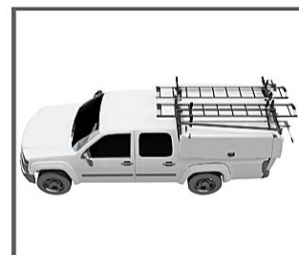

30-10708 & 30-10722

**DROP DOWN LADDER RACK PASSENGER SIDE M-170
DROP DOWN STEPLADDER RACK DRIVER SIDE M-170**

- **Material: anodized aluminum**
- **Drop down ladder rack and drop down stepladder rack**
- **For ladder: 10' to 28' and stepladder: 6' to 12'**