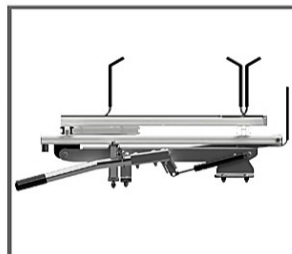

DROP DOWN STEPLADDER RACK DRIVER SIDE M-170

- **Material: anodized aluminum**
- **Drop down stepladder rack, driver side, M-170**
- **For stepladder: 6' to 12'**