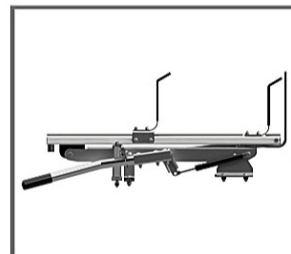

DROP DOWN LADDER RACK DRIVER SIDE M-170

- **Material: anodized aluminum**
- **Drop down ladder rack, driver side, M-170**
- **For ladder: 10' to 28'**