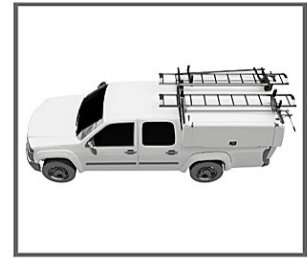

30-10707 & 30-10721

**DROP DOWN LADDER RACK DRIVER SIDE M-140
DROP DOWN STEPLADDER RACK PASSENGER SIDE M-140**

- **Material: anodized aluminum**
- **Drop down ladder rack and drop down stepladder rack**
- **For ladder: 10' to 28' and stepladder: 6' to 12'**