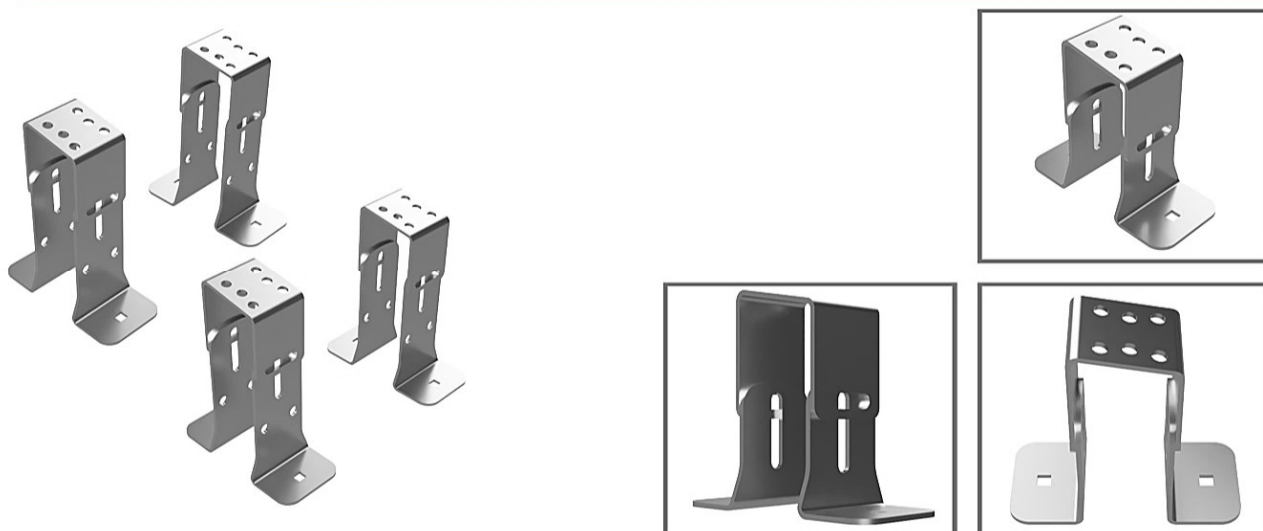

30-10071-AV

ROOF RACK 72'' WITH CURVE

- **Material: anodised aluminum**
- **3 roof rack 72'' with curve**
- **For ladder, stepladder, kayak, ect...**

30-10208

SIMPLE FIXATION for roof rack

- **Material: Stainless steel**
- **A good solution to add many loading possibilities for your roof racks.**

30-10209

DOUBLE FIXATION for roof rack

- **Material: Stainless steel**
- **The double fixation allows increased tightening with binders.**

30-12230

**SET OF 4 ADJUSTABLE LEGS 4'' HIGH
WITH AN ANGLE OF 10 DEGREES**

- **Material: Stainless steel**
- **4'' high adjustable legs. With 10 degrees angle.**
- **They are practical, functional and adjustable.**

30-12240

**SET OF 4 ADJUSTABLE LEGS 6'' HIGH
WITH AN ANGLE OF 10 DEGREES**

- **Material: Stainless steel**
- **6'' high adjustable legs. With 10 degrees angle.**
- **They are practical, functional and adjustable.**

30-12210**SET OF 4 ADJUSTABLE LEGS 4" HIGH**

- **Material: Stainless steel**
- **4" high adjustable legs.**
- **They are practical, functional and adjustable.**