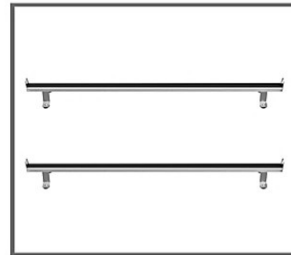

**LADDER
AND MORE**

RACK

**1-855-835-2422
www.6sserden.com**

30-10070-A

H-BAR ROOF RACK 55" ANODIZED

- Material: anodized aluminum
- 2 H-bars roof rack 55"
- For ladder, stepladder, kayak, ect...

30-10070-B

H-BAR ROOF RACK 55" WHITE

- Material: anodized aluminum paint white
- 2 H-bars roof rack 55"
- For ladder, stepladder, kayak, ect...

30-10078

H-BAR ROOF RACK 72" ANODIZED

- Material: anodized aluminum
- 2 H-bars roof rack 72"
- For ladder, stepladder, kayak, ect...