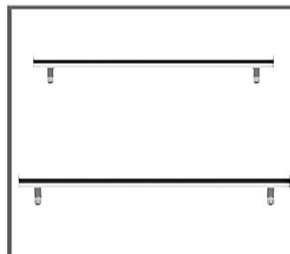

**LADDER
AND MORE**

RACK

**1-855-835-2422
www.6sserden.com**

30-10070-A

H-BAR ROOF RACK 55" ANODIZED

- Material: anodized aluminum
- 2 H-bars roof rack 55"
- For ladder, stepladder, kayak, ect...

30-10070-B

H-BAR ROOF RACK 55" WHITE

- Material: anodized aluminum paint white
- 2 H-bars roof rack 55"
- For ladder, stepladder, kayak, ect...

30-10078

H-BAR ROOF RACK 72" ANODIZED

- Material: anodized aluminum
- 2 H-bars roof rack 72"
- For ladder, stepladder, kayak, ect...