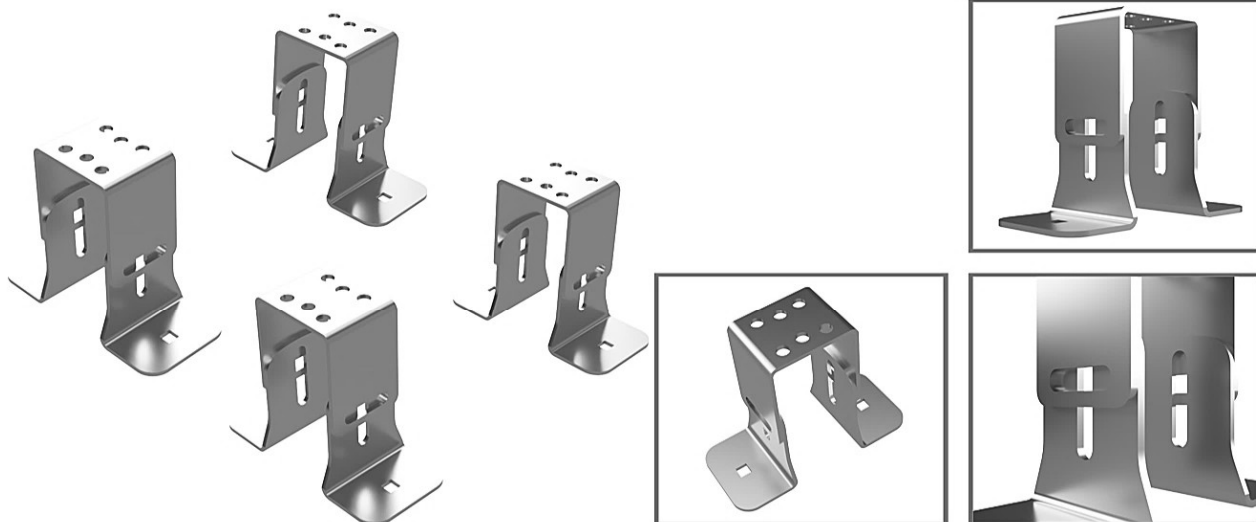

30-10071-AV

ROOF RACK 72'' WITH CURVE

- **Material: anodised aluminum**
- **3 roof rack 72'' with curve**
- **For ladder, stepladder, kayak, ect...**

30-10208

SIMPLE FIXATION for roof rack

- **Material: Stainless steel**
- **A good solution to add many loading possibilities for your roof racks.**

30-10209

DOUBLE FIXATION for roof rack

- **Material: Stainless steel**
- **The double fixation allows increased tightening with binders.**

30-12230

**SET OF 4 ADJUSTABLE LEGS 4'' HIGH
WITH AN ANGLE OF 10 DEGREES**

- **Material: Stainless steel**
- **4'' high adjustable legs. With 10 degrees angle.**
- **They are practical, functional and adjustable.**

30-12240

**SET OF 4 ADJUSTABLE LEGS 6'' HIGH
WITH AN ANGLE OF 10 DEGREES**

- **Material: Stainless steel**
- **6'' high adjustable legs. With 10 degrees angle.**
- **They are practical, functional and adjustable.**

30-12210**SET OF 4 ADJUSTABLE LEGS 4" HIGH**

- **Material: Stainless steel**
- **4" high adjustable legs.**
- **They are practical, functional and adjustable.**