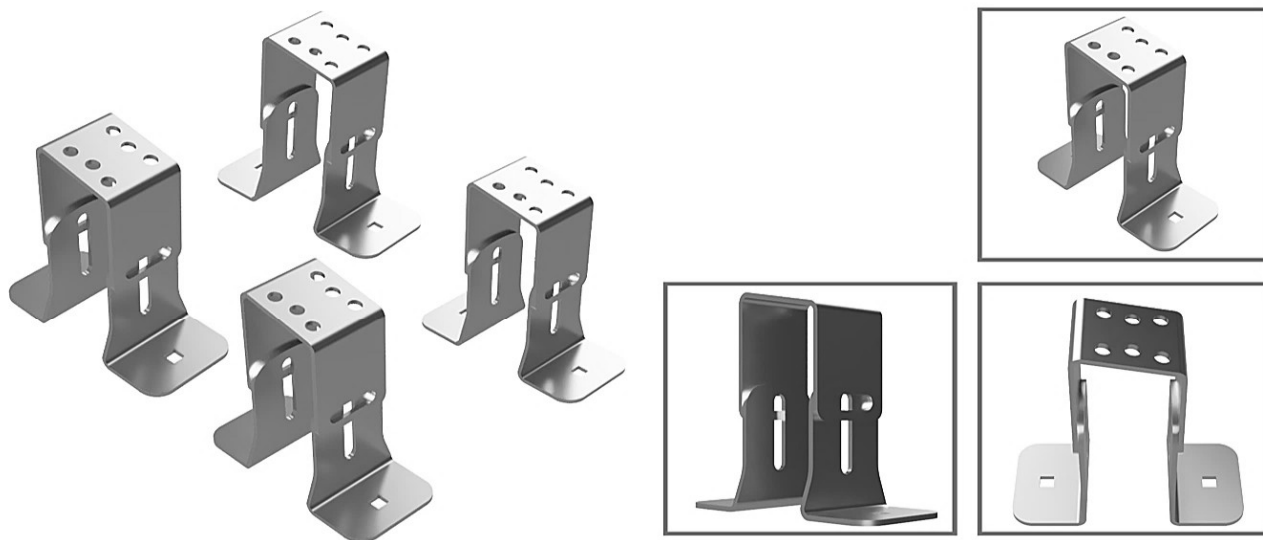

30-10071-AV

ROOF RACK 72'' WITH CURVE

- **Material: anodised aluminum**
- **3 roof rack 72'' with curve**
- **For ladder, stepladder, kayak, ect...**

30-10208

SIMPLE FIXATION for roof rack

- **Material: Stainless steel**
- **A good solution to add many loading possibilities for your roof racks.**

30-10209

DOUBLE FIXATION for roof rack

- **Material: Stainless steel**
- **The double fixation allows increased tightening with binders.**

30-12230

**SET OF 4 ADJUSTABLE LEGS 4'' HIGH
WITH AN ANGLE OF 10 DEGREES**

- **Material: Stainless steel**
- **4'' high adjustable legs. With 10 degrees angle.**
- **They are practical, functional and adjustable.**

30-12240

**SET OF 4 ADJUSTABLE LEGS 6'' HIGH
WITH AN ANGLE OF 10 DEGREES**

- **Material: Stainless steel**
- **6'' high adjustable legs. With 10 degrees angle.**
- **They are practical, functional and adjustable.**

30-12210**SET OF 4 ADJUSTABLE LEGS 4" HIGH**

- **Material: Stainless steel**
- **4" high adjustable legs.**
- **They are practical, functional and adjustable.**