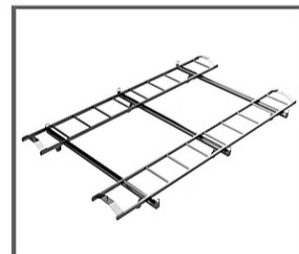

H-BAR ROOF RACK 55" WHITE

- Material: anodized aluminum paint white
- 2 H-bars roof rack 55"
- For ladder, stepladder, kayak, ect...

30-10078

H-BAR ROOF RACK 72" ANODIZED

- Material: anodized aluminum
- 2 H-bars roof rack 72"
- For ladder, stepladder, kayak, ect...

30-10078-AV

H-BAR ROOF RACK 72" ANODIZED

- Material: anodised aluminum
- 3 H-bars roof rack 72"
- For ladder, stepladder, kayak, ect...

30-10120

H-BAR ROOF RACK 70" DOUBLE EXTRUSION

- Material: anodized aluminum
- 2 H-bars roof rack 70" double extrusion
- For ladder, stepladder, kayak, ect...

30-10120-AV

H-BAR ROOF RACK 70" DOUBLE EXTRUSION

- Material: anodized aluminum
- 3 H-bars roof rack 70" double extrusion
- For ladder, stepladder, kayak, ect...

30-10071

ROOF RACK 72'' WITH CURVES

- **Material: anodised aluminum**
- **2 roof rack 72'' with curve**
- **For ladder, stepladder, kayak, ect...**