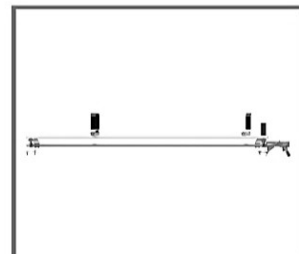

DROP DOWN STEPLADDER RACK DRIVER SIDE M-170

- **Material: anodized aluminum**
- **Drop down stepladder rack, driver side, M-170**
- **For stepladder: 6' to 12'**