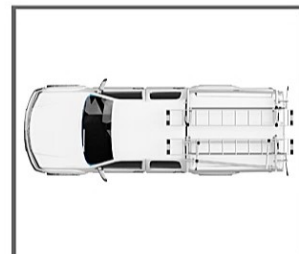

30-10708 & 30-10722

**DROP DOWN LADDER RACK PASSENGER SIDE M-170
DROP DOWN STEPLADDER RACK DRIVER SIDE M-170**

- **Material: anodized aluminum**
- **Drop down ladder rack and drop down stepladder rack**
- **For ladder: 10' to 28' and stepladder: 6' to 12'**