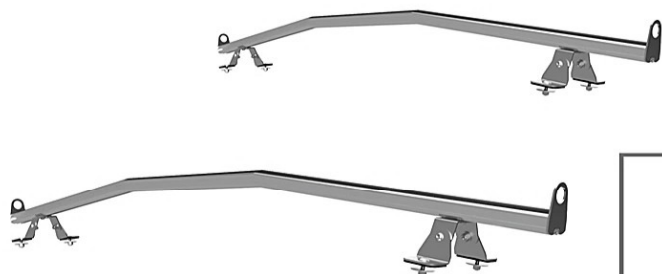

30-10078-AV

H-BAR ROOF RACK 72" ANODIZED

- Material: anodised aluminum
- 3 H-bars roof rack 72"
- For ladder, stepladder, kayak, ect...

30-10120

H-BAR ROOF RACK 70" DOUBLE EXTRUSION

- Material: anodized aluminum
- 2 H-bars roof rack 70" double extrusion
- For ladder, stepladder, kayak, ect...

30-10120-AV

H-BAR ROOF RACK 70" DOUBLE EXTRUSION

- Material: anodized aluminum
- 3 H-bars roof rack 70" double extrusion
- For ladder, stepladder, kayak, ect...

30-10071

ROOF RACK 72'' WITH CURVES

- **Material: anodised aluminum**
- **2 roof rack 72'' with curve**
- **For ladder, stepladder, kayak, ect...**

30-10071-AV

ROOF RACK 72'' WITH CURVE

- **Material: anodised aluminum**
- **3 roof rack 72'' with curve**
- **For ladder, stepladder, kayak, ect...**

30-10208

SIMPLE FIXATION for roof rack

- **Material: Stainless steel**
- **A good solution to add many loading possibilities for your roof racks.**

- **Material: Stainless steel**
- **4'' high adjustable legs. With 10 degrees angle.**
- **They are practical, functional and adjustable.**

30-12240

**SET OF 4 ADJUSTABLE LEGS 6'' HIGH
WITH AN ANGLE OF 10 DEGREES**