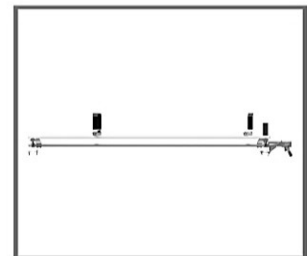

DROP DOWN STEPLADDER RACK DRIVER SIDE M-140

- **Material: anodized aluminum**
- **Drop down stepladder rack, driver side, M-140**
- **For stepladder: 6' to 12'**