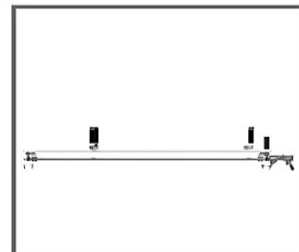

30-10728

DROP DOWN STEPLADDER RACK PASSENGER SIDE

- **Material: anodized aluminum**
- **Drop down stepladder rack, passenger side, M-170**
- **For stepladder: 6' to 12'**

30-10722