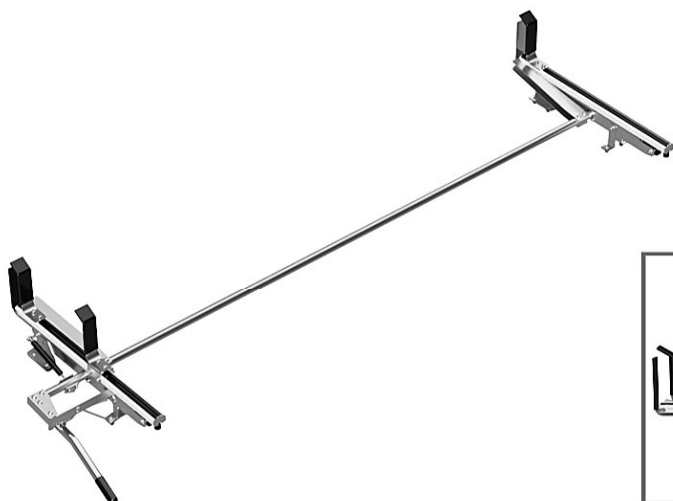

- **Material: Stainless steel**
- **4'' high adjustable legs. With 10 degrees angle.**
- **They are practical, functional and adjustable.**

30-12240

**SET OF 4 ADJUSTABLE LEGS 6'' HIGH
WITH AN ANGLE OF 10 DEGREES**

- **Material: anodized aluminum**
- **Drop down ladder rack and drop down stepladder rack**
- **For ladder: 10' to 28' and stepladder: 6' to 12'**

30-10708 & 30-10722

**DROP DOWN LADDER RACK PASSENGER SIDE M-170
DROP DOWN STEPLADDER RACK DRIVER SIDE M-170**

- **Material: anodized aluminum**
- **Drop down ladder rack and drop down stepladder rack**
- **For ladder: 10' to 28' and stepladder: 6' to 12'**

30-10701

DROP DOWN LADDER RACK PASSENGER SIDE M-140

- Material: anodized aluminum
- Drop down ladder rack, passenger side, M-140
- For ladder: 10' to 28'