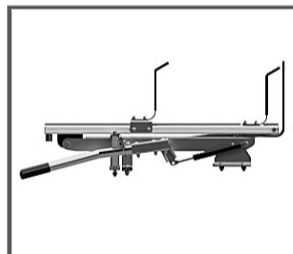

DROP DOWN LADDER RACK DRIVER SIDE M-140

- Material: anodized aluminum
- Drop down ladder rack, driver side, M-140
- For ladder: 10' to 28'