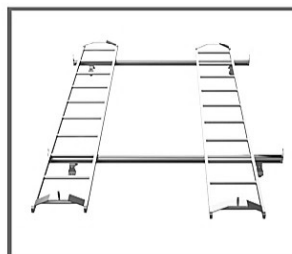

H-BAR ROOF RACK 55" WHITE

- Material: anodized aluminum paint white
- 2 H-bars roof rack 55"
- For ladder, stepladder, kayak, ect...

30-10078

H-BAR ROOF RACK 72" ANODIZED

- Material: anodized aluminum
- 2 H-bars roof rack 72"
- For ladder, stepladder, kayak, ect...

30-10078-AV

H-BAR ROOF RACK 72" ANODIZED

- Material: anodised aluminum
- 3 H-bars roof rack 72"
- For ladder, stepladder, kayak, ect...

30-10120

H-BAR ROOF RACK 70" DOUBLE EXTRUSION

- Material: anodized aluminum
- 2 H-bars roof rack 70" double extrusion
- For ladder, stepladder, kayak, ect...