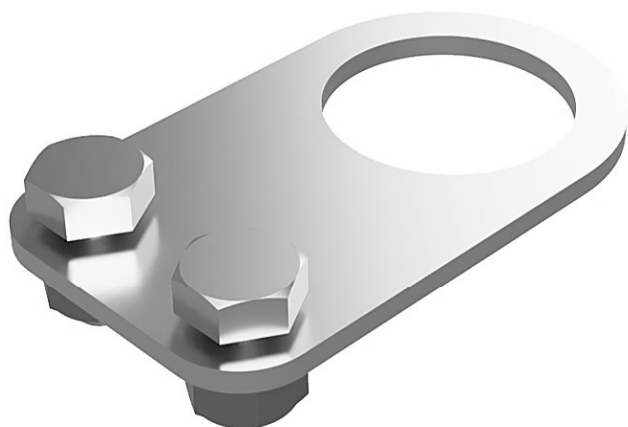

30-10120-AV

H-BAR ROOF RACK 70" DOUBLE EXTRUSION

- Material: anodized aluminum
- 3 H-bars roof rack 70" double extrusion
- For ladder, stepladder, kayak, ect...

30-10071

ROOF RACK 72'' WITH CURVES

- **Material: anodised aluminum**
- **2 roof rack 72'' with curve**
- **For ladder, stepladder, kayak, ect...**

30-10071-AV

ROOF RACK 72'' WITH CURVE

- **Material: anodised aluminum**
- **3 roof rack 72'' with curve**
- **For ladder, stepladder, kayak, ect...**

30-10208

SIMPLE FIXATION for roof rack

- **Material: Stainless steel**
- **A good solution to add many loading possibilities for your roof racks.**

30-10209

DOUBLE FIXATION for roof rack

- **Material: Stainless steel**
- **The double fixation allows increased tightening with binders.**

30-12230

**SET OF 4 ADJUSTABLE LEGS 4'' HIGH
WITH AN ANGLE OF 10 DEGREES**

- **Material: Stainless steel**
- **4'' high adjustable legs. With 10 degrees angle.**
- **They are practical, functional and adjustable.**

30-12240

**SET OF 4 ADJUSTABLE LEGS 6'' HIGH
WITH AN ANGLE OF 10 DEGREES**