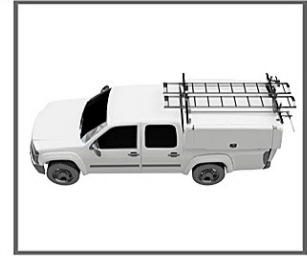

30-10708 & 30-10702

DROP DOWN LADDER RACK M-170

- **Material: anodized aluminum**
- **Drop down ladder rack for M-170**
- **For ladder: 10' to 28'**

30-10728 & 30-10722