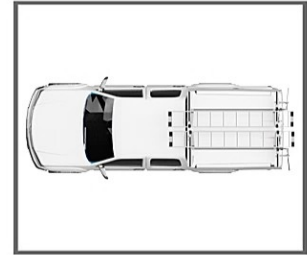

30-10708 & 30-10702

DROP DOWN LADDER RACK M-170

- **Material: anodized aluminum**
- **Drop down ladder rack for M-170**
- **For ladder: 10' to 28'**

30-10728 & 30-10722