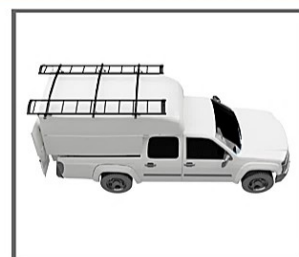

ROOF RACK 72'' WITH CURVE

- **Material: anodised aluminum**
- **3 roof rack 72'' with curve**
- **For ladder, stepladder, kayak, ect...**