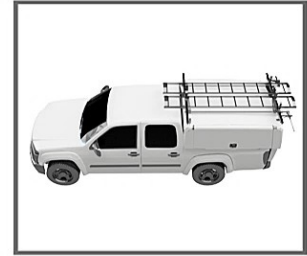

30-10701 & 30-10707

DROP DOWN LADDER RACK M-140

- **Material: anodized aluminum**
- **Drop down ladder rack for M-140**
- **For ladder: 10' to 28'**