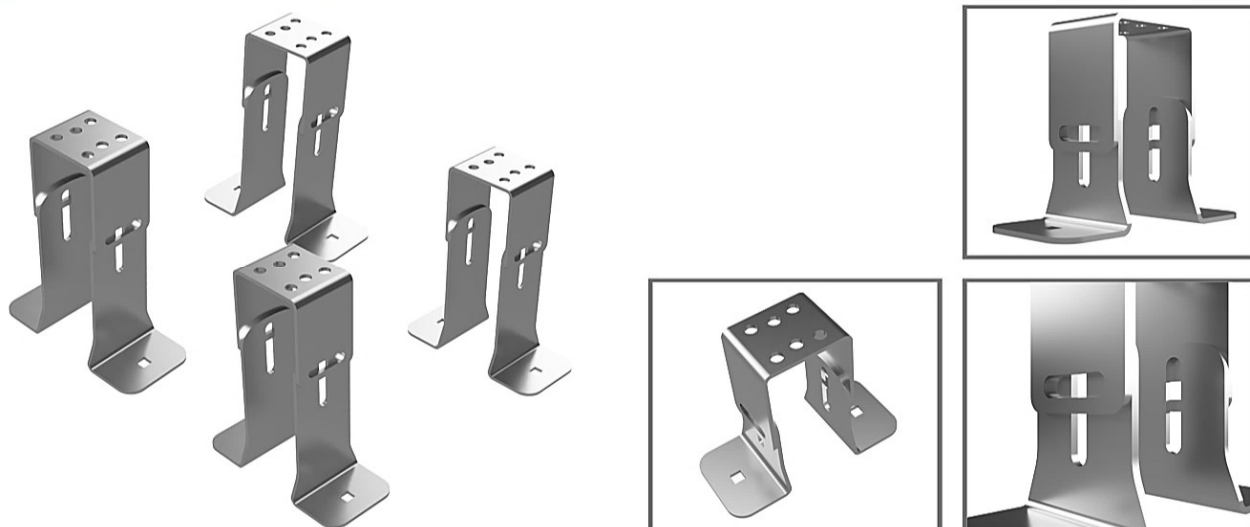

30-10209

DOUBLE FIXATION for roof rack

- **Material: Stainless steel**
- **The double fixation allows increased tightening with binders.**

30-12230

**SET OF 4 ADJUSTABLE LEGS 4'' HIGH
WITH AN ANGLE OF 10 DEGREES**

- **Material: Stainless steel**
- **4'' high adjustable legs. With 10 degrees angle.**
- **They are practical, functional and adjustable.**

30-12240

**SET OF 4 ADJUSTABLE LEGS 6'' HIGH
WITH AN ANGLE OF 10 DEGREES**

- **Material: Stainless steel**
- **6'' high adjustable legs. With 10 degrees angle.**
- **They are practical, functional and adjustable.**

30-12210**SET OF 4 ADJUSTABLE LEGS 4" HIGH**

- **Material: Stainless steel**
- **4" high adjustable legs.**
- **They are practical, functional and adjustable.**

30-12220**SET OF 4 ADJUSTABLE LEGS 6" HIGH**

- **Material: Stainless steel**
- **6" high adjustable legs.**
- **They are practical, functional and adjustable.**

30-10708

DROP DOWN LADDER RACK PASSENGER SIDE M-170