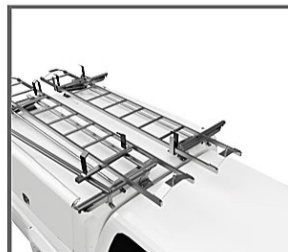

30-10702 & 30-10728

**DROP DOWN LADDER RACK DRIVER SIDE M-170
DROP DOWN STEPLADDER RACK PASSENGER SIDE M-170**

- **Material: anodized aluminum**
- **Drop down ladder rack and drop down stepladder rack**
- **For ladder: 10' to 28' and stepladder: 6' to 12'**