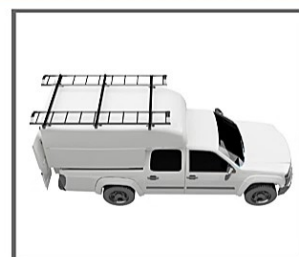

H-BAR ROOF RACK 70" DOUBLE EXTRUSION

- Material: anodized aluminum
- 3 H-bars roof rack 70" double extrusion
- For ladder, stepladder, kayak, ect...