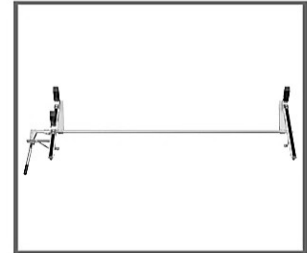

- **Material: Stainless steel**
- **4'' high adjustable legs. With 10 degrees angle.**
- **They are practical, functional and adjustable.**

30-12240

**SET OF 4 ADJUSTABLE LEGS 6'' HIGH
WITH AN ANGLE OF 10 DEGREES**

- **Material: Stainless steel**
- **6'' high adjustable legs. With 10 degrees angle.**
- **They are practical, functional and adjustable.**

30-12210**SET OF 4 ADJUSTABLE LEGS 4" HIGH**

- **Material: Stainless steel**
- **4" high adjustable legs.**
- **They are practical, functional and adjustable.**

30-12220**SET OF 4 ADJUSTABLE LEGS 6" HIGH**

- **Material: Stainless steel**
- **6" high adjustable legs.**
- **They are practical, functional and adjustable.**

30-10708

DROP DOWN LADDER RACK PASSENGER SIDE M-170