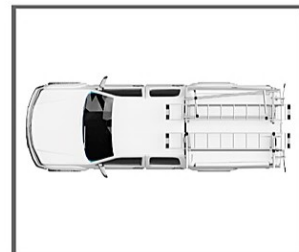

30-10702 & 30-10728

**DROP DOWN LADDER RACK DRIVER SIDE M-170
DROP DOWN STEPLADDER RACK PASSENGER SIDE M-170**

- **Material: anodized aluminum**
- **Drop down ladder rack and drop down stepladder rack**
- **For ladder: 10' to 28' and stepladder: 6' to 12'**