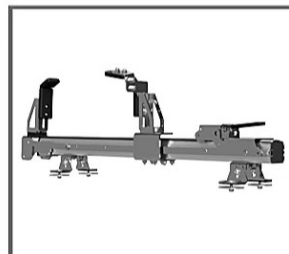

SIDE RACK FOR STEPLADDER OR LADDER

- **Material: anodized aluminum**
- **For stepladder: 6' to 12' and ladder: 10' to 28'**