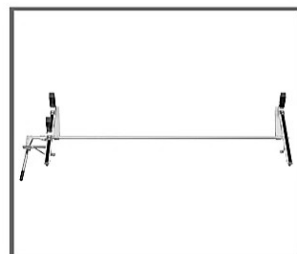

30-10701

DROP DOWN LADDER RACK PASSENGER SIDE M-140

- Material: anodized aluminum
- Drop down ladder rack, passenger side, M-140
- For ladder: 10' to 28'

30-10707