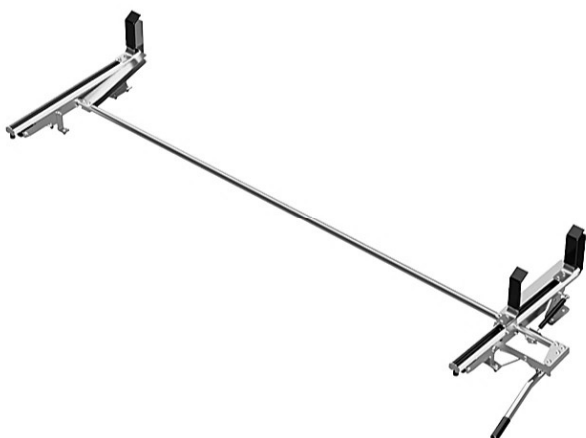

DROP DOWN LADDER RACK DRIVER SIDE M-140

- Material: anodized aluminum
- Drop down ladder rack, driver side, M-140
- For ladder: 10' to 28'