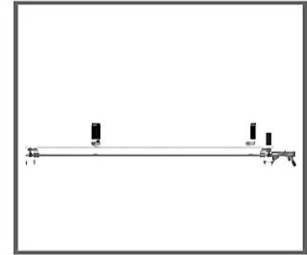

30-10721

DROP DOWN STEPLADDER RACK PASSENGER SIDE

- **Material: anodized aluminum**
- **Drop down stepladder rack, passenger side, M-140**
- **For stepladder: 6' to 12'**

30-10727