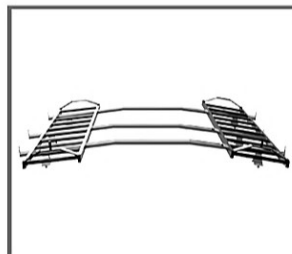

30-10120-AV

H-BAR ROOF RACK 70" DOUBLE EXTRUSION

- Material: anodized aluminum
- 3 H-bars roof rack 70" double extrusion
- For ladder, stepladder, kayak, ect...

30-10071

ROOF RACK 72'' WITH CURVES

- **Material: anodised aluminum**
- **2 roof rack 72'' with curve**
- **For ladder, stepladder, kayak, ect...**

30-10071-AV

ROOF RACK 72'' WITH CURVE

- **Material: anodised aluminum**
- **3 roof rack 72'' with curve**
- **For ladder, stepladder, kayak, ect...**

30-10208

SIMPLE FIXATION for roof rack

- **Material: Stainless steel**
- **A good solution to add many loading possibilities for your roof racks.**

30-10209

DOUBLE FIXATION for roof rack

- **Material: Stainless steel**
- **The double fixation allows increased tightening with binders.**

30-12230

**SET OF 4 ADJUSTABLE LEGS 4'' HIGH
WITH AN ANGLE OF 10 DEGREES**