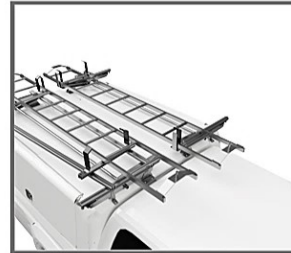

30-10707 & 30-10721

**DROP DOWN LADDER RACK DRIVER SIDE M-140
DROP DOWN STEPLADDER RACK PASSENGER SIDE M-140**

- **Material: anodized aluminum**
- **Drop down ladder rack and drop down stepladder rack**
- **For ladder: 10' to 28' and stepladder: 6' to 12'**