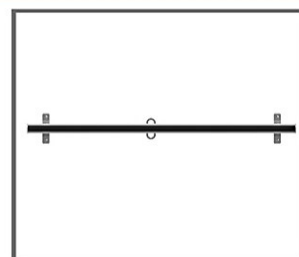

30-10071-AV

ROOF RACK 72'' WITH CURVE

- **Material: anodised aluminum**
- **3 roof rack 72'' with curve**
- **For ladder, stepladder, kayak, ect...**

30-10208

SIMPLE FIXATION for roof rack

- **Material: Stainless steel**
- **A good solution to add many loading possibilities for your roof racks.**

30-10209

DOUBLE FIXATION for roof rack

- **Material: Stainless steel**
- **The double fixation allows increased tightening with binders.**

30-12230

**SET OF 4 ADJUSTABLE LEGS 4'' HIGH
WITH AN ANGLE OF 10 DEGREES**