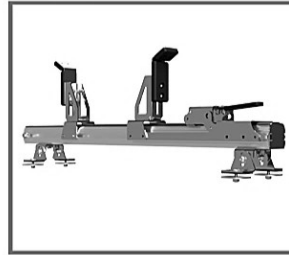

30-11020

SIDE RACK ASSEMBLY FOR STEPLADDER OR LADDER

- **Material: anodized aluminum**
- **For stepladder: 6' to 12' and ladder: 10' to 28'**

30-11050