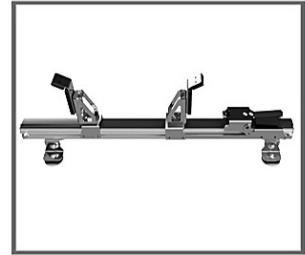

30-11020

SIDE RACK ASSEMBLY FOR STEPLADDER OR LADDER

- **Material: anodized aluminum**
- **For stepladder: 6' to 12' and ladder: 10' to 28'**

30-11050