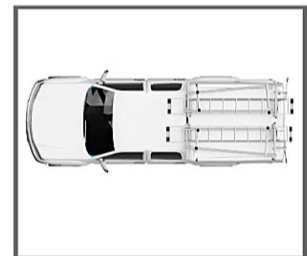

DROP DOWN STEPLADDER RACK M-170

- **Material: anodized aluminum**
- **Drop down stepladder for M-170**
- **For stepladder: 6' to 12'**