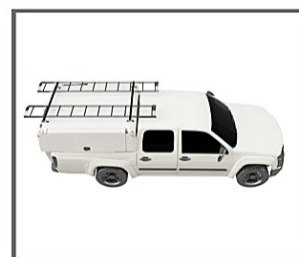

H-BAR ROOF RACK 55" WHITE

- Material: anodized aluminum paint white
- 2 H-bars roof rack 55"
- For ladder, stepladder, kayak, ect...

30-10078

H-BAR ROOF RACK 72" ANODIZED

- Material: anodized aluminum
- 2 H-bars roof rack 72"
- For ladder, stepladder, kayak, ect...