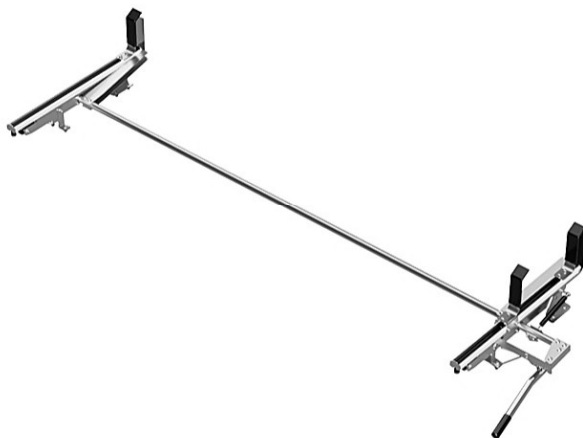

DROP DOWN LADDER RACK DRIVER SIDE M-170

- **Material: anodized aluminum**
- **Drop down ladder rack, driver side, M-170**
- **For ladder: 10' to 28'**