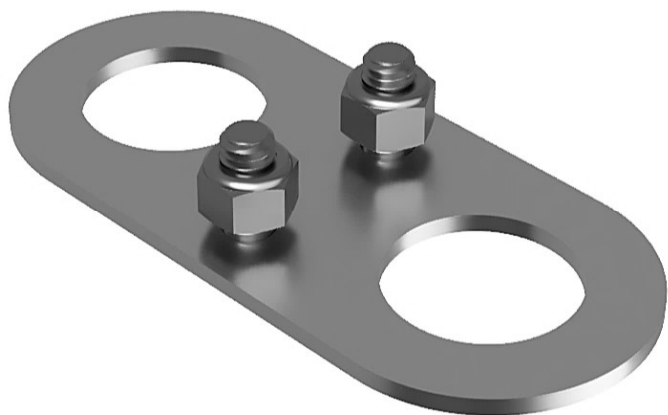

30-10071-AV

ROOF RACK 72'' WITH CURVE

- **Material: anodised aluminum**
- **3 roof rack 72'' with curve**
- **For ladder, stepladder, kayak, ect...**

30-10208

SIMPLE FIXATION for roof rack

- **Material: Stainless steel**
- **A good solution to add many loading possibilities for your roof racks.**

30-10209

DOUBLE FIXATION for roof rack

- **Material: Stainless steel**
- **The double fixation allows increased tightening with binders.**

30-12230

**SET OF 4 ADJUSTABLE LEGS 4'' HIGH
WITH AN ANGLE OF 10 DEGREES**

- **Material: Stainless steel**
- **4'' high adjustable legs. With 10 degrees angle.**
- **They are practical, functional and adjustable.**

30-12240

**SET OF 4 ADJUSTABLE LEGS 6'' HIGH
WITH AN ANGLE OF 10 DEGREES**

- **Material: Stainless steel**
- **6'' high adjustable legs. With 10 degrees angle.**
- **They are practical, functional and adjustable.**

30-12210**SET OF 4 ADJUSTABLE LEGS 4" HIGH**

- **Material: Stainless steel**
- **4" high adjustable legs.**
- **They are practical, functional and adjustable.**