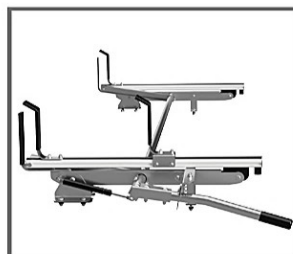

- **Material: anodized aluminum**
- **Drop down ladder rack and drop down stepladder rack**
- **For ladder: 10' to 28' and stepladder: 6' to 12'**

30-10708 & 30-10722

**DROP DOWN LADDER RACK PASSENGER SIDE M-170
DROP DOWN STEPLADDER RACK DRIVER SIDE M-170**

- **Material: anodized aluminum**
- **Drop down ladder rack and drop down stepladder rack**
- **For ladder: 10' to 28' and stepladder: 6' to 12'**

30-10701

DROP DOWN LADDER RACK PASSENGER SIDE M-140

- Material: anodized aluminum
- Drop down ladder rack, passenger side, M-140
- For ladder: 10' to 28'