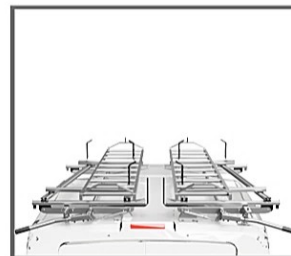

DROP DOWN STEPLADDER RACK M-170

- **Material: anodized aluminum**
- **Drop down stepladder for M-170**
- **For stepladder: 6' to 12'**