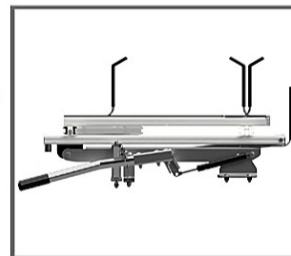

DROP DOWN STEPLADDER RACK DRIVER SIDE M-140

- **Material: anodized aluminum**
- **Drop down stepladder rack, driver side, M-140**
- **For stepladder: 6' to 12'**