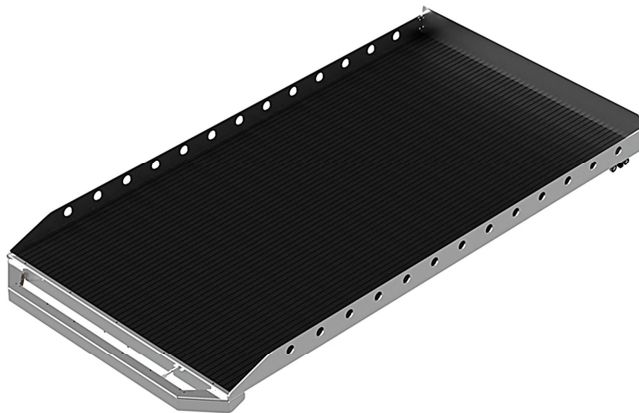

24"x 78" DRIVER**38-13117**

SINGLE ROLLING SLIDE-OUT BED 24"x 78" DRIVER

- Aluminum
- Weight 104 Lbs
- 70% Opening
- 4" Ext. and 1" Int. integrated sides
- Capacity of 750 Lbs total, distributed on the surface

24"x 78"**38-13114**

SINGLE ROLLING SLIDE-OUT BED 24"x 78"

- Aluminum
- Weight 108 Lbs
- 70% Opening
- 4" Integrated sides
- Capacity of 1000 Lbs total, distributed on the surface

24"x 92"**38-13124**

SINGLE ROLLING SLIDE-OUT BED 24"x 92"

- Aluminum
- Weight 130 Lbs
- 70% Opening
- 4" Integrated sides
- Capacity of 1000 Lbs total, distributed on the surface

48" x 92"**38-13121**

SINGLE ROLLING SLIDE-OUT BED 48" x 92"

- Aluminum
- Weight 182 Lbs
- 70% Opening
- 4" Integrated sides
- Capacity of 750 Lbs total, distributed on the surface

48" x 92" HD**38-13122**

SINGLE ROLLING SLIDE-OUT BED 48" x 92" HD

- Aluminum
- Weight 245 Lbs
- 70% Opening
- 4" Integrated sides
- Capacity of 2000 Lbs total, distributed on the surface

2 x 24"x 92"**38-13123**