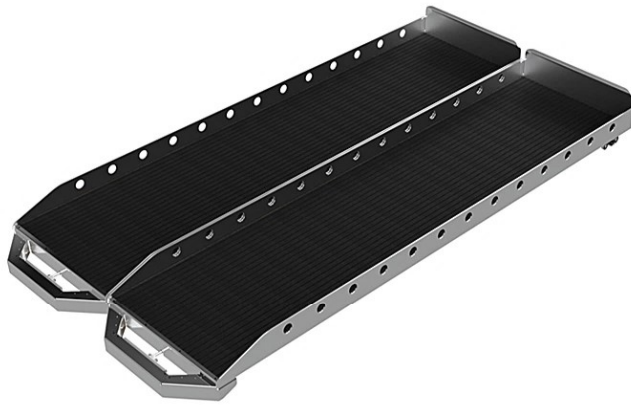

24"x 78"**38-13114**

SINGLE ROLLING SLIDE-OUT BED 24"x 78"

- Aluminum
- Weight 108 Lbs
- 70% Opening
- 4" Integrated sides
- Capacity of 1000 Lbs total, distributed on the surface

24"x 92"**38-13124**

SINGLE ROLLING SLIDE-OUT BED 24"x 92"

- Aluminum
- Weight 130 Lbs
- 70% Opening
- 4" Integrated sides
- Capacity of 1000 Lbs total, distributed on the surface

48" x 92"**38-13121**

SINGLE ROLLING SLIDE-OUT BED 48" x 92"

- Aluminum
- Weight 182 Lbs
- 70% Opening
- 4" Integrated sides
- Capacity of 750 Lbs total, distributed on the surface

48" x 92" HD**38-13122**

SINGLE ROLLING SLIDE-OUT BED 48" x 92" HD

- Aluminum
- Weight 245 Lbs
- 70% Opening
- 4" Integrated sides
- Capacity of 2000 Lbs total, distributed on the surface

2 x 24"x 92"**38-13123**