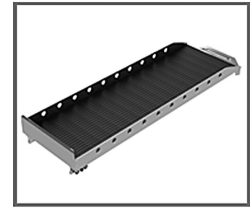

24"x 78"

38-13114

SINGLE ROLLING SLIDE-OUT BED 24"x 78"

- Aluminum
- Weight 108 Lbs
- 70% Opening
- 4" Integrated sides
- Capacity of 1000 Lbs total, distributed on the surface

24"x 92"

38-13124