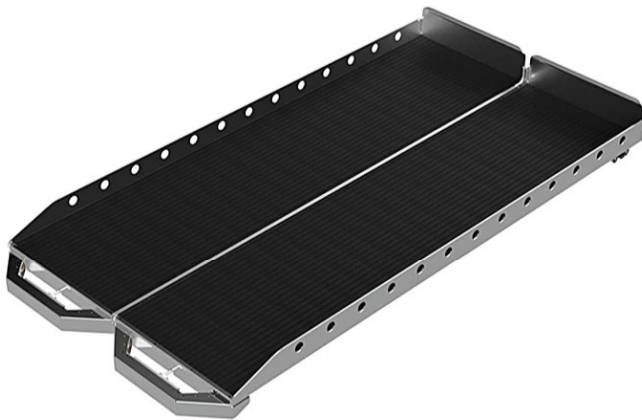

DOUBLE ROLLING SLIDE-OUT BED 2 x 24"x 92"

- Aluminum
- Weight 258 Lbs
- 70% Opening
- 4" Integrated sides outside and in the middle
- Capacity of 1000 Lbs total each side, distributed on the surface

2 x 24"x 92"

38-13126