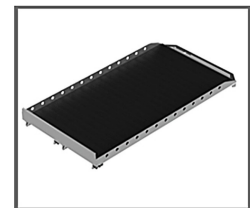

SINGLE ROLLING SLIDE-OUT BED 48" x 92" HD

- Aluminum
- Weight 245 Lbs
- 70% Opening
- 4" Integrated sides
- Capacity of 2000 Lbs total, distributed on the surface