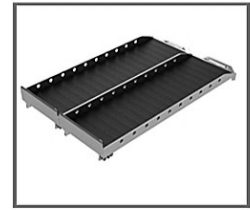

ROLLING SLIDE-OUT BED
AND MORE

1-855-835-2422
www.6sserden.com

2 x 24"x 78"**38-13113**

DOUBLE ROLLING SLIDE-OUT BED 2 x 24"x 78"

- **Aluminum**
- **Weight 215 Lbs**
- **70% Opening**
- **4" Integrated sides outside and 1" in the middle**
- **Capacity of 1000 Lbs total each side, distributed on the surface**

2 x 24"x 78"**38-13116**

DOUBLE ROLLING SLIDE-OUT BED 2 x 24"x 78"

- **Aluminum**
- **Weight 208 Lbs**
- **70% Opening**
- **4" Ext. and 1" Int. integrated sides**
- **Capacity of 750 Lbs total each side, distributed on the surface**

24"x 78" PASSENGER**38-13118**

SINGLE ROLLING SLIDE-OUT BED 24"x 78" PASSENGER

- Aluminum
- Weight 104 Lbs
- 70% Opening
- 4" Ext. and 1" Int. integrated sides
- Capacity of 750 Lbs total, distributed on the surface

SINGLE ROLLING SLIDE-OUT BED 24"x 92" DRIVER

- Aluminum
- Weight 125 Lbs
- 70% Opening
- 4" Ext. and 1" Int. integrated sides
- Capacity of 750 Lbs total, distributed on the surface