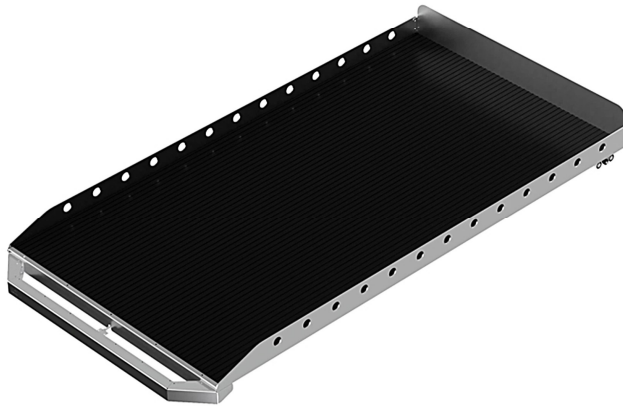

24"x 78" DRIVER**38-13117**

SINGLE ROLLING SLIDE-OUT BED 24"x 78" DRIVER

- Aluminum
- Weight 104 Lbs
- 70% Opening
- 4" Ext. and 1" Int. integrated sides
- Capacity of 750 Lbs total, distributed on the surface

24"x 78"**38-13114**

SINGLE ROLLING SLIDE-OUT BED 24"x 78"

- Aluminum
- Weight 108 Lbs
- 70% Opening
- 4" Integrated sides
- Capacity of 1000 Lbs total, distributed on the surface

24"x 92"**38-13124**

SINGLE ROLLING SLIDE-OUT BED 24"x 92"

- Aluminum
- Weight 130 Lbs
- 70% Opening
- 4" Integrated sides
- Capacity of 1000 Lbs total, distributed on the surface

48" x 92"**38-13121**

SINGLE ROLLING SLIDE-OUT BED 48" x 92"

- Aluminum
- Weight 182 Lbs
- 70% Opening
- 4" Integrated sides
- Capacity of 750 Lbs total, distributed on the surface