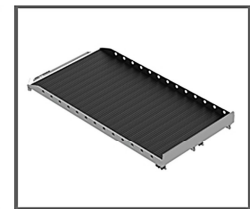

SINGLE ROLLING SLIDE-OUT BED 48" x 92" HD

- Aluminum
- Weight 245 Lbs
- 70% Opening
- 4" Integrated sides
- Capacity of 2000 Lbs total, distributed on the surface