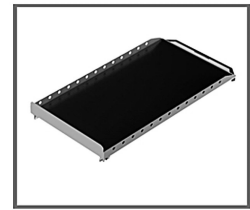

24"x 78" DRIVER**38-13117**

SINGLE ROLLING SLIDE-OUT BED 24"x 78" DRIVER

- Aluminum
- Weight 104 Lbs
- 70% Opening
- 4" Ext. and 1" Int. integrated sides
- Capacity of 750 Lbs total, distributed on the surface

24"x 78"**38-13114**

SINGLE ROLLING SLIDE-OUT BED 24"x 78"

- Aluminum
- Weight 108 Lbs
- 70% Opening
- 4" Integrated sides
- Capacity of 1000 Lbs total, distributed on the surface

24"x 92"**38-13124**

SINGLE ROLLING SLIDE-OUT BED 24"x 92"

- Aluminum
- Weight 130 Lbs
- 70% Opening
- 4" Integrated sides
- Capacity of 1000 Lbs total, distributed on the surface

48" x 92"**38-13121**

SINGLE ROLLING SLIDE-OUT BED 48" x 92"

- Aluminum
- Weight 182 Lbs
- 70% Opening
- 4" Integrated sides
- Capacity of 750 Lbs total, distributed on the surface