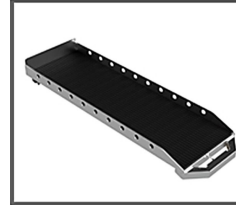

24"x 78"

38-13114

SINGLE ROLLING SLIDE-OUT BED 24"x 78"

- Aluminum
- Weight 108 Lbs
- 70% Opening
- 4" Integrated sides
- Capacity of 1000 Lbs total, distributed on the surface

24"x 92"

38-13124