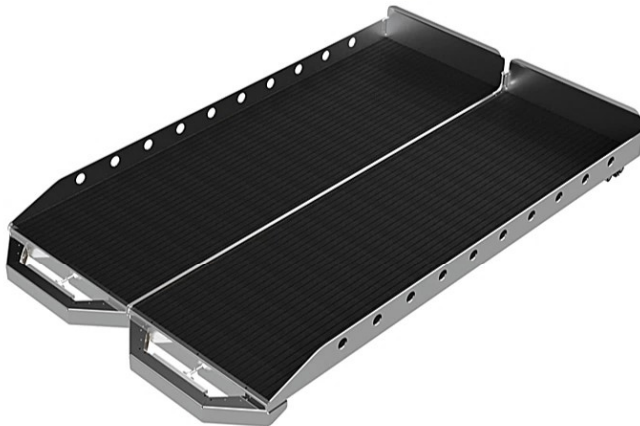

ROLLING SLIDE-OUT BED
AND MORE

1-855-835-2422
www.6sserden.com

2 x 24"x 78"**38-13113**

DOUBLE ROLLING SLIDE-OUT BED 2 x 24"x 78"

- **Aluminum**
- **Weight 215 Lbs**
- **70% Opening**
- **4" Integrated sides outside and 1" in the middle**
- **Capacity of 1000 Lbs total each side, distributed on the surface**

2 x 24"x 78"**38-13116**

DOUBLE ROLLING SLIDE-OUT BED 2 x 24"x 78"

- **Aluminum**
- **Weight 208 Lbs**
- **70% Opening**
- **4" Ext. and 1" Int. integrated sides**
- **Capacity of 750 Lbs total each side, distributed on the surface**

24"x 78" PASSENGER**38-13118**

SINGLE ROLLING SLIDE-OUT BED 24"x 78" PASSENGER

- Aluminum
- Weight 104 Lbs
- 70% Opening
- 4" Ext. and 1" Int. integrated sides
- Capacity of 750 Lbs total, distributed on the surface

24"x 78" DRIVER**38-13117**

SINGLE ROLLING SLIDE-OUT BED 24"x 78" DRIVER

- Aluminum
- Weight 104 Lbs
- 70% Opening
- 4" Ext. and 1" Int. integrated sides
- Capacity of 750 Lbs total, distributed on the surface