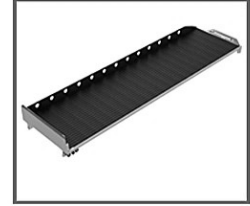

ROLLING SLIDE-OUT BED
AND MORE

1-855-835-2422
www.6sserden.com

2 x 24"x 78"**38-13113**

DOUBLE ROLLING SLIDE-OUT BED 2 x 24"x 78"

- **Aluminum**
- **Weight 215 Lbs**
- **70% Opening**
- **4" Integrated sides outside and 1" in the middle**
- **Capacity of 1000 Lbs total each side, distributed on the surface**

2 x 24"x 78"**38-13116**

DOUBLE ROLLING SLIDE-OUT BED 2 x 24"x 78"

- **Aluminum**
- **Weight 208 Lbs**
- **70% Opening**
- **4" Ext. and 1" Int. integrated sides**
- **Capacity of 750 Lbs total each side, distributed on the surface**

24"x 78" PASSENGER**38-13118**

SINGLE ROLLING SLIDE-OUT BED 24"x 78" PASSENGER

- Aluminum
- Weight 104 Lbs
- 70% Opening
- 4" Ext. and 1" Int. integrated sides
- Capacity of 750 Lbs total, distributed on the surface