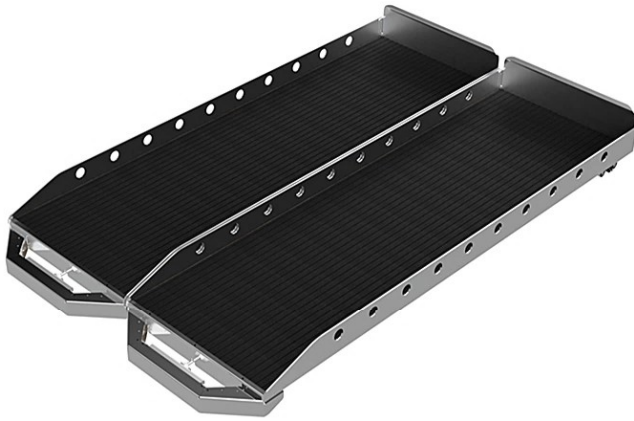

ROLLING SLIDE-OUT BED
AND MORE

1-855-835-2422
www.6sserden.com

2 x 24"x 78"**38-13113**

DOUBLE ROLLING SLIDE-OUT BED 2 x 24"x 78"

- **Aluminum**
- **Weight 215 Lbs**
- **70% Opening**
- **4" Integrated sides outside and 1" in the middle**
- **Capacity of 1000 Lbs total each side, distributed on the surface**

2 x 24"x 78"**38-13116**

DOUBLE ROLLING SLIDE-OUT BED 2 x 24"x 78"

- **Aluminum**
- **Weight 208 Lbs**
- **70% Opening**
- **4" Ext. and 1" Int. integrated sides**
- **Capacity of 750 Lbs total each side, distributed on the surface**

24"x 78" PASSENGER**38-13118**

SINGLE ROLLING SLIDE-OUT BED 24"x 78" PASSENGER

- Aluminum
- Weight 104 Lbs
- 70% Opening
- 4" Ext. and 1" Int. integrated sides
- Capacity of 750 Lbs total, distributed on the surface

24"x 78" DRIVER**38-13117**

SINGLE ROLLING SLIDE-OUT BED 24"x 78" DRIVER

- Aluminum
- Weight 104 Lbs
- 70% Opening
- 4" Ext. and 1" Int. integrated sides
- Capacity of 750 Lbs total, distributed on the surface