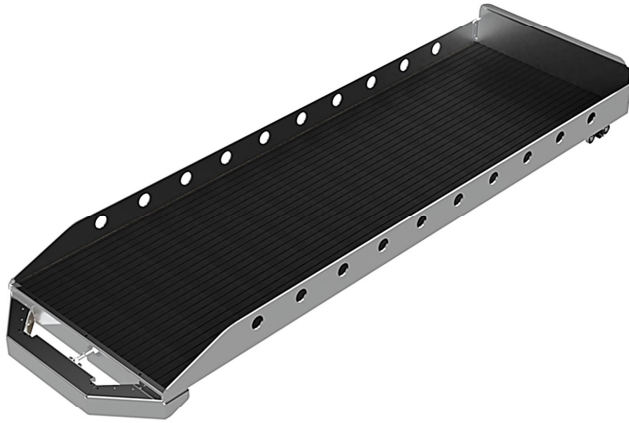

2 x 24"x 78"**38-13116**

DOUBLE ROLLING SLIDE-OUT BED 2 x 24"x 78"

- **Aluminum**
- **Weight 208 Lbs**
- **70% Opening**
- **4" Ext. and 1" Int. integrated sides**
- **Capacity of 750 Lbs total each side, distributed on the surface**

24"x 78" PASSENGER**38-13118**

SINGLE ROLLING SLIDE-OUT BED 24"x 78" PASSENGER

- Aluminum
- Weight 104 Lbs
- 70% Opening
- 4" Ext. and 1" Int. integrated sides
- Capacity of 750 Lbs total, distributed on the surface

24"x 78" DRIVER**38-13117**

SINGLE ROLLING SLIDE-OUT BED 24"x 78" DRIVER

- Aluminum
- Weight 104 Lbs
- 70% Opening
- 4" Ext. and 1" Int. integrated sides
- Capacity of 750 Lbs total, distributed on the surface

24"x 78"**38-13114**

SINGLE ROLLING SLIDE-OUT BED 24"x 78"

- Aluminum
- Weight 108 Lbs
- 70% Opening
- 4" Integrated sides
- Capacity of 1000 Lbs total, distributed on the surface

24"x 92"**38-13124**

SINGLE ROLLING SLIDE-OUT BED 24"x 92"