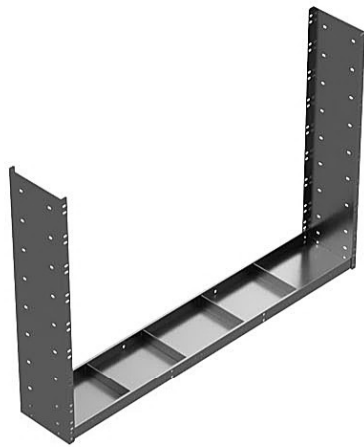

BACKING

20-61035 - 59"H x 72"L

BIN

SMALL - 1 to 16 Bin/Shelf 72"
28-33001 - 3"H x 7 1/4" DEEP 13"

MEDIUM - 1 to 12 Bin/Shelf 72"
28-33002 - 5"H x 10 3/4" DEEP 13"

LARGE - 1 to 8 Bin/Shelf 72"
28-33003 - 7"H x 14 5/8" DEEP 15"

BASIC SET SHELF - 59"H x 84" Length

20-21626 - 13" DEEP 13"

20-21826 - 15" DEEP 15"

DOOR

28-28309 - 12"L x 40"L

ADDITIONAL SHELF - 84" Length

*INCLUDE 5 DIVIDERS / SHELF

28-21020 - 13" DEEP 13"