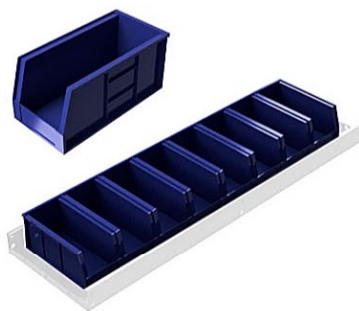

28-33003 - 7"H x 14 5/8" DEEP

BASIC SET SHELF - 59"H x 48" Length

20-21623 - 13" DEEP

20-21823 - 15" DEEP

DOOR

28-28307 - 12"H X 45"L

ADDITIONAL SHELF - 48" Length

***INCLUDE 3 DIVIDERS / SHELF**

BACKING

20-61033 - 59"H x 48"L

BIN

SMALL - 1 to 11 Bin/Shelf 48"

28-33001- 3"H x 7 1/4" DEEP

MEDIUM - 1 to 8 Bin/Shelf 48"

28-33002 - 5"H x 10 3/4" DEEP

LARGE - 1 to 5 Bin/Shelf 48"

28-33003 - 7"H x 14 5/8" DEEP

BASIC SET SHELF - 59"H x 60" Length

20-21624 - 13" DEEP

20-21824 - 15" DEEP

DOOR

28-28308 - 12"L x 57"L

ADDITIONAL SHELF - 60" Length

*INCLUDE 4 DIVIDERS / SHELF