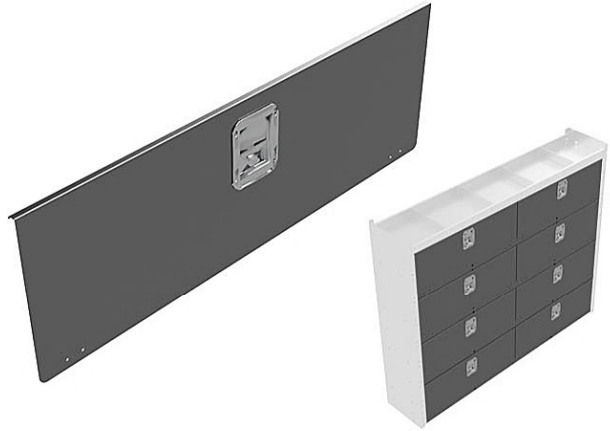

28-33003 - 7"H x 14 5/8" DEEP

BASIC SET SHELF - 59"H x 72" Length

20-21625 - 13" DEEP 13"

20-21825 - 15" DEEP 15"

DOOR

28-28306 - 12"H x 34 3/8"L

ADDITIONAL SHELF - 72" Length

*INCLUDE 5 DIVIDERS / SHELF