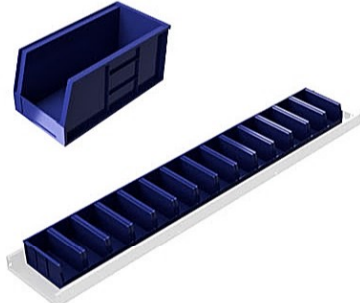

BASIC SET SHELF - 59"H x 84" Length

20-21626 - 13" DEEP 13"

20-21826 - 15" DEEP 15"

DOOR

28-28309 - 12"L x 40"L

ADDITIONAL SHELF - 84" Length

*INCLUDE 5 DIVIDERS / SHELF

28-21020 - 13" DEEP 13"

28-21030 - 15" DEEP 15"

DIVIDER WALL

20-62003 - 14"H x 13" DEEP 13"

20-62004 - 14"H x 15" DEEP 15"

DIVIDER

21-41003 - 2 1/2"H x 13" DEEP 13"

21-41004 - 2 1/2"H x 15" DEEP 15"

BACKING

20-61036 - 59"H x 84"L

BIN

SMALL - 1 to 19 Bin/Shelf 84"
28-33001 - 3"H x 7 1/4" DEEP 13"

MEDIUM - 1 to 14 Bin/Shelf 84"
28-33002 - 5"H x 10 3/4" DEEP 13"

LARGE - 1 to 9 Bin/Shelf 84"
28-33003 - 7"H x 14 5/8" DEEP 15"