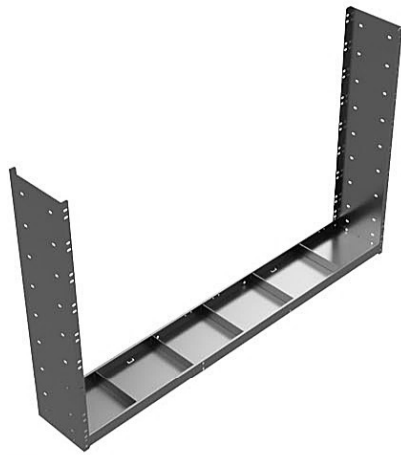

20-61036 - 59"H x 84"L

BIN

SMALL - 1 to 19 Bin/Shelf 84"
28-33001 - 3"H x 7 1/4" DEEP 13"

MEDIUM - 1 to 14 Bin/Shelf 84"
28-33002 - 5"H x 10 3/4" DEEP 13"

LARGE - 1 to 9 Bin/Shelf 84"
28-33003 - 7"H x 14 5/8" DEEP 15"

BASIC SET SHELF - 59"H x 92" Length

20-21627 - 13" DEEP

20-21827 - 15" DEEP

DOOR

28-28310 - 12"H x 44"L

ADDITIONAL SHELF - 92" Length

*INCLUDE 6 DIVIDERS / SHELF

28-21020 - 13" DEEP