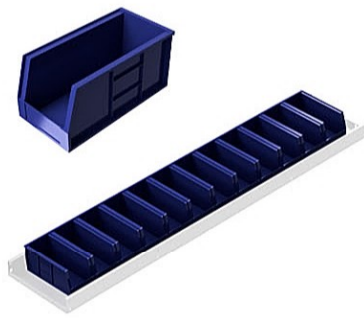

BACKING

20-61035 - 59"H x 72"L

BIN

SMALL - 1 to 16 Bin/Shelf 72"
28-33001 - 3"H x 7 1/4" DEEP 13"

MEDIUM - 1 to 12 Bin/Shelf 72"
28-33002 - 5"H x 10 3/4" DEEP 13"

LARGE - 1 to 8 Bin/Shelf 72"
28-33003 - 7"H x 14 5/8" DEEP 15"

BASIC SET SHELF - 59"H x 84" Length

20-21626 - 13" DEEP 13"

20-21826 - 15" DEEP 15"

DOOR

28-28309 - 12"L x 40"L

ADDITIONAL SHELF - 84" Length

*INCLUDE 5 DIVIDERS / SHELF

28-21020 - 13" DEEP 13"