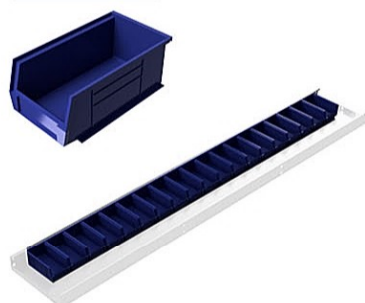

BACKING

20-61035 - 59"H x 72"L

BIN

SMALL - 1 to 16 Bin/Shelf 72"
28-33001 - 3"H x 7 1/4" DEEP 13"

MEDIUM - 1 to 12 Bin/Shelf 72"
28-33002 - 5"H x 10 3/4" DEEP 13"

LARGE - 1 to 8 Bin/Shelf 72"
28-33003 - 7"H x 14 5/8" DEEP 15"

BASIC SET SHELF - 59"H x 84" Length

20-21626 - 13" DEEP 13"

20-21826 - 15" DEEP 15"

DOOR

28-28309 - 12"L x 40"L

ADDITIONAL SHELF - 84" Length

*INCLUDE 5 DIVIDERS / SHELF

28-21020 - 13" DEEP 13"

28-21030 - 15" DEEP 15"

DIVIDER WALL

20-62003 - 14"H x 13" DEEP 13"

20-62004 - 14"H x 15" DEEP 15"

DIVIDER

21-41003 - 2 1/2"H x 13" DEEP 13"

21-41004 - 2 1/2"H x 15" DEEP 15"

BACKING

20-61036 - 59"H x 84"L

BIN

SMALL - 1 to 19 Bin/Shelf 84"
28-33001 - 3"H x 7 1/4" DEEP 13"

MEDIUM - 1 to 14 Bin/Shelf 84"
28-33002 - 5"H x 10 3/4" DEEP 13"

LARGE - 1 to 9 Bin/Shelf 84"
28-33003 - 7"H x 14 5/8" DEEP 15"