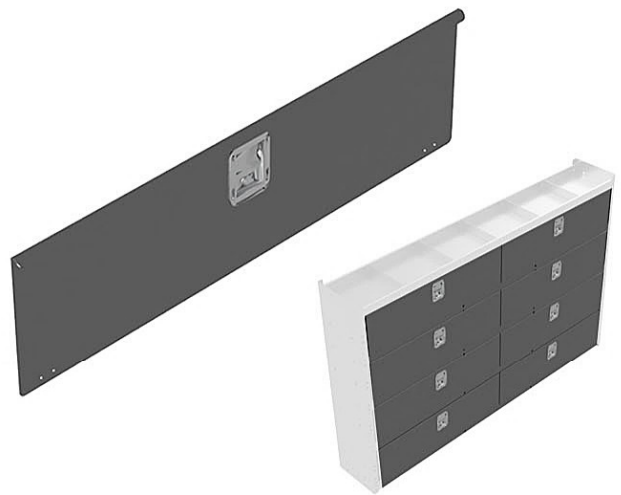

20-61036 - 59"H x 84"L

BIN

SMALL - 1 to 19 Bin/Shelf 84"
28-33001 - 3"H x 7 1/4" DEEP 13"

MEDIUM - 1 to 14 Bin/Shelf 84"
28-33002 - 5"H x 10 3/4" DEEP 13"

LARGE - 1 to 9 Bin/Shelf 84"
28-33003 - 7"H x 14 5/8" DEEP 15"

BASIC SET SHELF - 59"H x 92" Length

20-21627 - 13" DEEP

20-21827 - 15" DEEP

DOOR

28-28310 - 12"H x 44"L

ADDITIONAL SHELF - 92" Length

*INCLUDE 6 DIVIDERS / SHELF

28-21020 - 13" DEEP