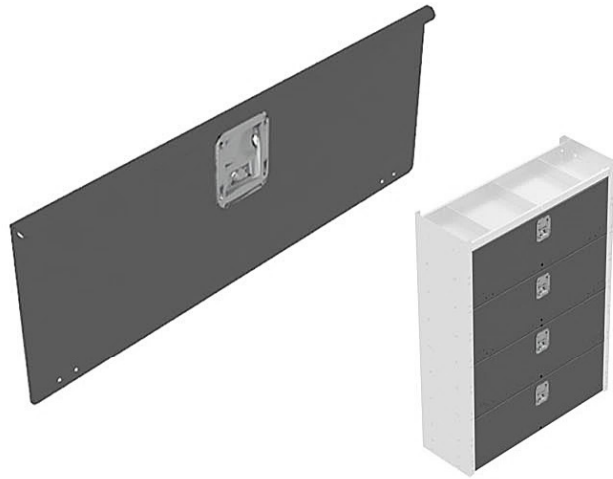

BACKING

20-61031 - 59"H x 36"L

BIN

SMALL - 1 to 8 Bin/Shelf 36"

28-33001 - 3"H x 7 1/4" DEEP

MEDIUM - 1 to 6 Bin/Shelf 36"

28-33002 - 5"H x 10 3/4" DEEP

LARGE - 1 to 4 Bin/Shelf 36"

28-33003 - 7"H x 14 5/8" DEEP

BASIC SET SHELF - 59"H x 42" Length

20-21622 - 13" DEEP

20-21822 - 15" DEEP

DOOR

28-28310 - 12"H x 39"L

ADDITIONAL SHELF- 42" Length

***INCLUDE 3 DIVIDERS / SHELF**