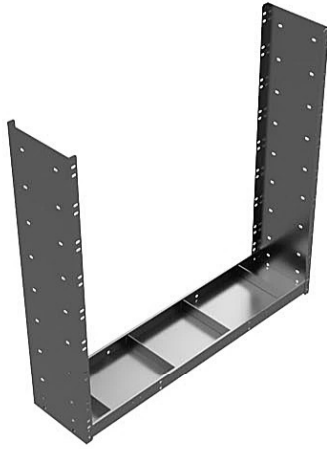

BACKING

20-61033 - 59"H x 48"L

BIN

SMALL - 1 to 11 Bin/Shelf 48"

28-33001- 3"H x 7 1/4" DEEP

MEDIUM - 1 to 8 Bin/Shelf 48"

28-33002 - 5"H x 10 3/4" DEEP

LARGE - 1 to 5 Bin/Shelf 48"

28-33003 - 7"H x 14 5/8" DEEP

BASIC SET SHELF - 59"H x 60" Length

20-21624 - 13" DEEP

20-21824 - 15" DEEP

DOOR

28-28308 - 12"L x 57"L

ADDITIONAL SHELF - 60" Length

*INCLUDE 4 DIVIDERS / SHELF