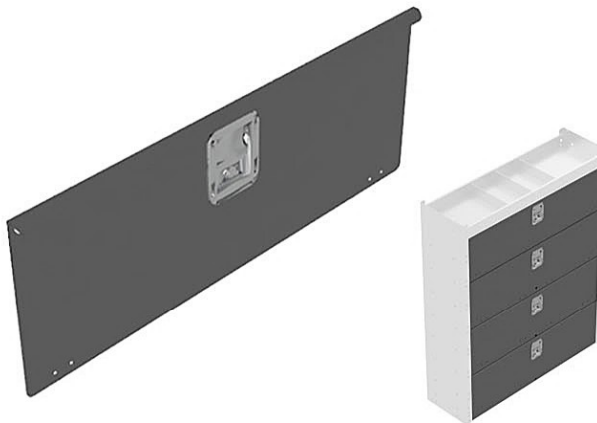

28-33003 - 7"H x 14 5/8" DEEP

BASIC SET SHELF - 59"H x 48" Length

20-21623 - 13" DEEP

20-21823 - 15" DEEP

DOOR

28-28307 - 12"H X 45"L

ADDITIONAL SHELF - 48" Length

***INCLUDE 3 DIVIDERS / SHELF**