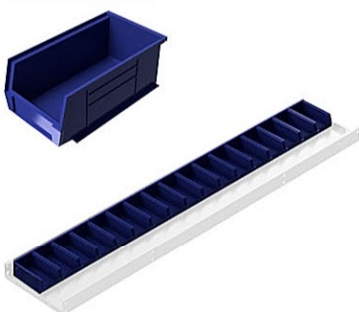

28-33003 - 7"H x 14 5/8" DEEP

BASIC SET SHELF - 59"H x 72" Length

20-21625 - 13" DEEP 13"

20-21825 - 15" DEEP 15"

DOOR

28-28306 - 12"H x 34 3/8"L

ADDITIONAL SHELF - 72" Length

*INCLUDE 5 DIVIDERS / SHELF

28-21020 - 13" DEEP 13"

28-21030 - 15" DEEP 15"

DIVIDER WALL

20-62003 - 14"H x 13" DEEP 13"

20-62004 - 14"H x 15" DEEP 15"

DIVIDER

21-41003 - 2 1/2"H x 13" DEEP 13"

21-41004 - 2 1/2"H x 15" DEEP 15"

BACKING

20-61035 - 59"H x 72"L

BIN

SMALL - 1 to 16 Bin/Shelf 72"
28-33001 - 3"H x 7 1/4" DEEP 13"

MEDIUM - 1 to 12 Bin/Shelf 72"
28-33002 - 5"H x 10 3/4" DEEP 13"

LARGE - 1 to 8 Bin/Shelf 72"
28-33003 - 7"H x 14 5/8" DEEP 15"

BASIC SET SHELF - 59"H x 84" Length

20-21626 - 13" DEEP 13"

20-21826 - 15" DEEP 15"

DOOR

28-28309 - 12"L x 40"L

ADDITIONAL SHELF - 84" Length

*INCLUDE 5 DIVIDERS / SHELF

28-21020 - 13" DEEP 13"