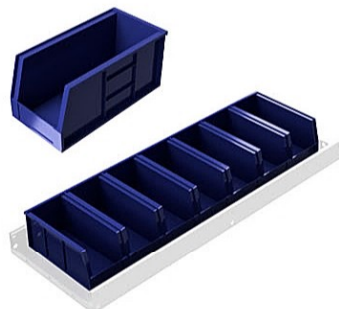

28-33003 - 7"H x 14 5/8" DEEP

BASIC SET SHELF - 59"H x 42" Length

20-21622 - 13" DEEP

20-21822 - 15" DEEP

DOOR

28-28310 - 12"H x 39"L

ADDITIONAL SHELF- 42" Length

***INCLUDE 3 DIVIDERS / SHELF**

BACKING

20-61032 - 59"H x 42"L

BIN

SMALL - 1 to 9 Bin/Shelf 42"

28-33001- 3"H x 7 1/4" DEEP

MEDIUM - 1 to 7 Bin/Shelf 42"

28-33002 - 5"H x 10 3/4" DEEP

LARGE - 1 to 5 Bin/Shelf 42"

28-33003 - 7"H x 14 5/8" DEEP

BASIC SET SHELF - 59"H x 48" Length

20-21623 - 13" DEEP

20-21823 - 15" DEEP

DOOR

28-28307 - 12"H X 45"L

ADDITIONAL SHELF - 48" Length

***INCLUDE 3 DIVIDERS / SHELF**