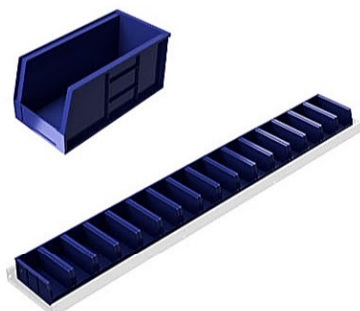

20-61036 - 59"H x 84"L

BIN

SMALL - 1 to 19 Bin/Shelf 84"
28-33001 - 3"H x 7 1/4" DEEP 13"

MEDIUM - 1 to 14 Bin/Shelf 84"
28-33002 - 5"H x 10 3/4" DEEP 13"

LARGE - 1 to 9 Bin/Shelf 84"
28-33003 - 7"H x 14 5/8" DEEP 15"

BASIC SET SHELF - 59"H x 92" Length

20-21627 - 13" DEEP

20-21827 - 15" DEEP

DOOR

28-28310 - 12"H x 44"L

ADDITIONAL SHELF - 92" Length

*INCLUDE 6 DIVIDERS / SHELF

28-21020 - 13" DEEP

28-21030 - 15" DEEP

WALL

20-62003 - 14"H x 13" DEEP

20-62004 - 14"H x 15" DEEP

DIVIDER

21-41003 - 2 1/2"H x 13" DEEP

21-41004 - 2 1/2"H x 15" DEEP

BACKING

20-61037 - 59"H x 92"L

BIN

SMALL - 1 to 22 Bin/Shelf 92"

28-33001 - 3"H x 7 1/4" DEEP

MEDIUM - 1 to 16 Bin/Shelf 92"

28-33002 - 5"H x 10 3/4" DEEP

LARGE - 1 to 11 Bin/Shelf 92"

28-33003 - 7"H x 14 5/8" DEEP