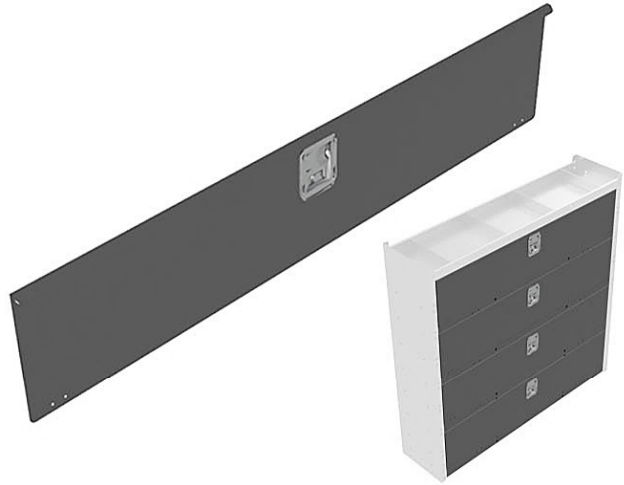

BACKING

20-61033 - 59"H x 48"L

BIN

SMALL - 1 to 11 Bin/Shelf 48"

28-33001- 3"H x 7 1/4" DEEP

MEDIUM - 1 to 8 Bin/Shelf 48"

28-33002 - 5"H x 10 3/4" DEEP

LARGE - 1 to 5 Bin/Shelf 48"

28-33003 - 7"H x 14 5/8" DEEP

BASIC SET SHELF - 59"H x 60" Length

20-21624 - 13" DEEP

20-21824 - 15" DEEP

DOOR

28-28308 - 12"L x 57"L

ADDITIONAL SHELF - 60" Length

*INCLUDE 4 DIVIDERS / SHELF