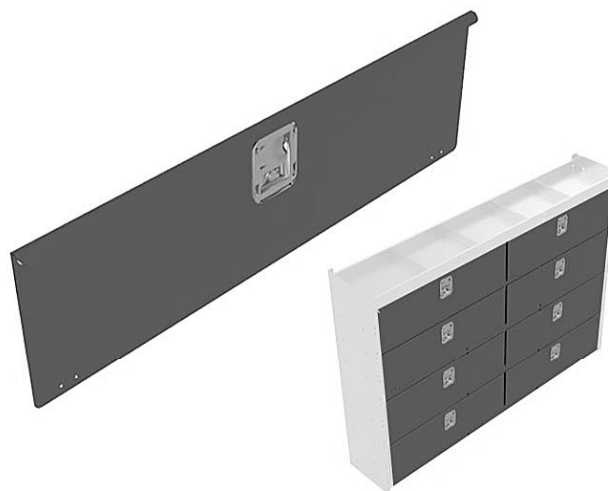

BACKING

20-61035 - 59"H x 72"L

BIN

SMALL - 1 to 16 Bin/Shelf 72"
28-33001 - 3"H x 7 1/4" DEEP 13"

MEDIUM - 1 to 12 Bin/Shelf 72"
28-33002 - 5"H x 10 3/4" DEEP 13"

LARGE - 1 to 8 Bin/Shelf 72"
28-33003 - 7"H x 14 5/8" DEEP 15"

BASIC SET SHELF - 59"H x 84" Length

20-21626 - 13" DEEP 13"

20-21826 - 15" DEEP 15"

DOOR

28-28309 - 12"L x 40"L

ADDITIONAL SHELF - 84" Length

*INCLUDE 5 DIVIDERS / SHELF

28-21020 - 13" DEEP 13"