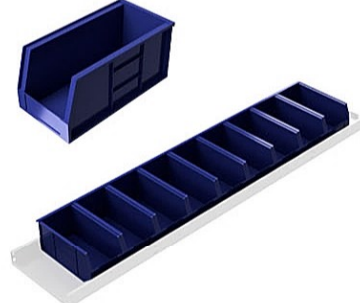

20-61036 - 59"H x 84"L

BIN

SMALL - 1 to 19 Bin/Shelf 84"
28-33001 - 3"H x 7 1/4" DEEP 13"

MEDIUM - 1 to 14 Bin/Shelf 84"
28-33002 - 5"H x 10 3/4" DEEP 13"

LARGE - 1 to 9 Bin/Shelf 84"
28-33003 - 7"H x 14 5/8" DEEP 15"

BASIC SET SHELF - 59"H x 92" Length

20-21627 - 13" DEEP

20-21827 - 15" DEEP

DOOR

28-28310 - 12"H x 44"L

ADDITIONAL SHELF - 92" Length

*INCLUDE 6 DIVIDERS / SHELF

28-21020 - 13" DEEP