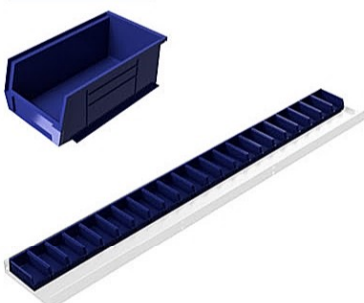

BASIC SET SHELF - 59"H x 92" Length

20-21627 - 13" DEEP

20-21827 - 15" DEEP

DOOR

28-28310 - 12"H x 44"L

ADDITIONAL SHELF - 92" Length

*INCLUDE 6 DIVIDERS / SHELF

28-21020 - 13" DEEP

28-21030 - 15" DEEP

WALL

20-62003 - 14"H x 13" DEEP

20-62004 - 14"H x 15" DEEP

DIVIDER

21-41003 - 2 1/2"H x 13" DEEP

21-41004 - 2 1/2"H x 15" DEEP

BACKING

20-61037 - 59"H x 92"L

BIN

SMALL - 1 to 22 Bin/Shelf 92"

28-33001 - 3"H x 7 1/4" DEEP

MEDIUM - 1 to 16 Bin/Shelf 92"

28-33002 - 5"H x 10 3/4" DEEP

LARGE - 1 to 11 Bin/Shelf 92"

28-33003 - 7"H x 14 5/8" DEEP