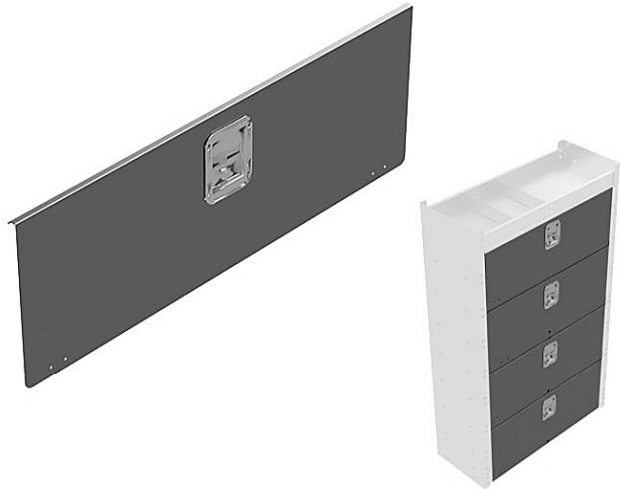

28-33003 - 7"H x 14 5/8" DEEP

BASIC SET SHELF - 59"H x 36" Length

20-21621 - 13" DEEP

20-21821 - 15" DEEP

DOOR

28-28502 - 12"H x 33"L

ADDITIONAL SHELF - 36" Length

*INCLUDE 2 DIVIDERS/SHELF

BACKING

20-61031 - 59"H x 36"L

BIN

SMALL - 1 to 8 Bin/Shelf 36"

28-33001 - 3"H x 7 1/4" DEEP

MEDIUM - 1 to 6 Bin/Shelf 36"

28-33002 - 5"H x 10 3/4" DEEP

LARGE - 1 to 4 Bin/Shelf 36"