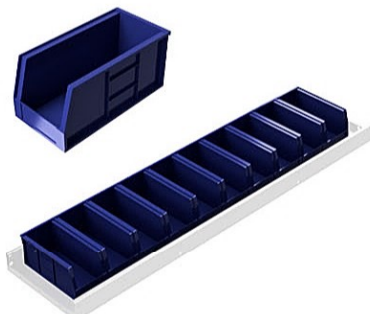

BACKING

20-61034 - 59"H x 60"L

BIN

SMALL - 1 to 13 Bin/Shelf 60"

28-33001 - 3"H x 7 1/4" DEEP

MEDIUM - 1 to 10 Bin/Shelf 60"

28-33002 - 5"H x 10 3/4" DEEP

LARGE - 1 to 6 Bin/Shelf 60"

28-33003 - 7"H x 14 5/8" DEEP

BASIC SET SHELF - 59"H x 72" Length

20-21625 - 13" DEEP 13"

20-21825 - 15" DEEP 15"

DOOR

28-28306 - 12"H x 34 3/8"L

ADDITIONAL SHELF - 72" Length

*INCLUDE 5 DIVIDERS / SHELF